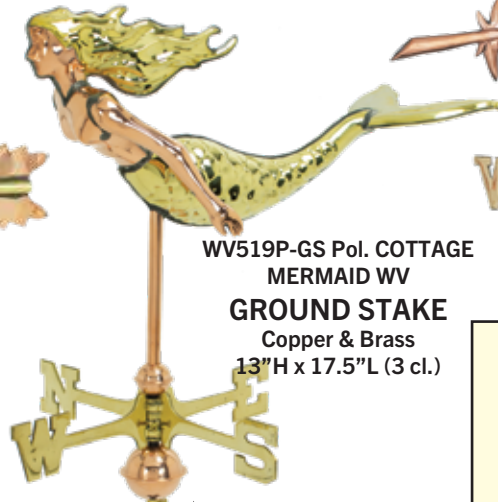

Copper and Brass

WV371P Pol. WOLF WV  
Copper and Brass  
24"H x 32"L x 2.5"W (3 cl.)

Copper and Brass

WVH119P Pol. HANGING WOLF WV  
Copper and Brass  
24"H x 32"L x 2.5"W (3 cl.)

WV316P Pol. QUILL WV  
23"H x 30"L (3 cl.)