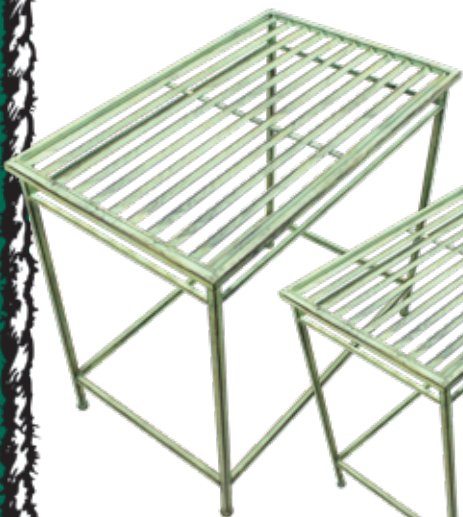

## Great Finish

X8103 S/3 ROUND PLANT STANDS  
10"H x 8.5"Dia. to 14"H x 12.5"Dia. (4 st. cl.)

X8102 S/3 SQUARE PLANT STANDS  
10"H x 8.5"L x 8.5"W to  
14.5"H x 12.5"L x 12.5"W (4 st. cl.)

**Always Check  
Measurements  
Photos May  
Vary**