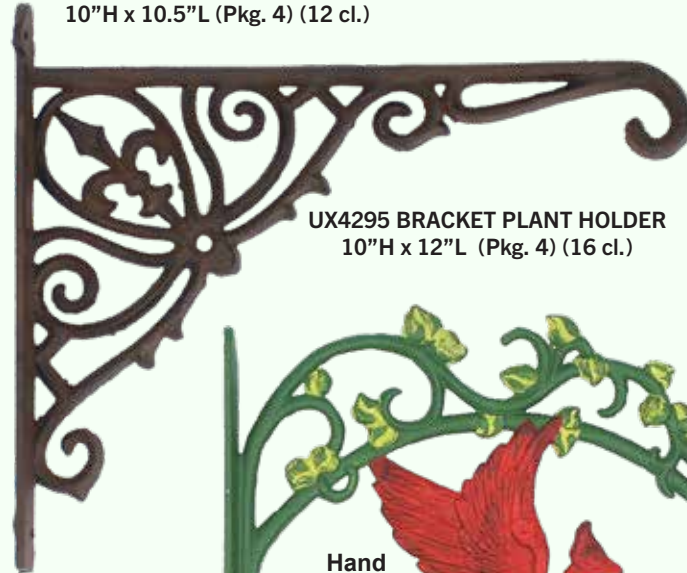

X2512 HUMMINGBIRD PLANT HOOK
11.5"H x 6"W (Pkg. 6) (36 cl.)