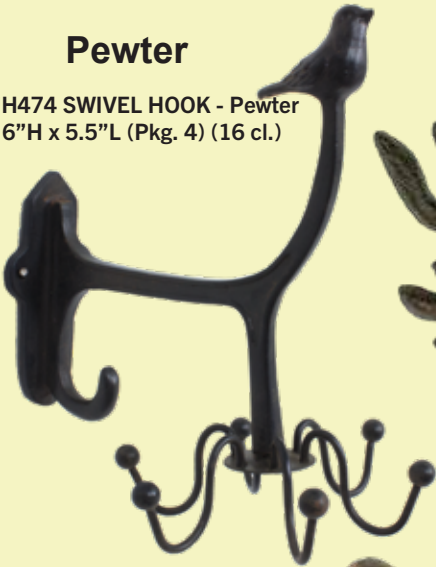

UX4470 BIRD HOOK - Rust  
6.25"H x 2"L x 3.25"W  
(Pkg. 6) (36 cl.)

UX4533 HUMMINGBIRD  
KEY HOOK - Rust  
6"H x 6"L (Pkg. 6) (48 cl.)

**MORE TOP SELLER BIRDS WERE  
FOUND IN WAREHOUSE!**  
...but unfortunately batteries are dead, SO PRICE  
is reduced from original 6.00ea. to \$4.25ea. / \$3.25ea.

UX4623 BIRD ON BRANCH - Rust  
2.75"H x 5"L x 4"W (Pkg. 4) (24 cl.)

X2673 TWO BIRDS - Rust  
3"H x 3.5"L x 2"W (Pkg. 4) (24 cl.)

Great  
Detail

Warehouse  
Find These  
were \$6.00 ea.

UR126 BIRD ON STONE  
5.5"H x 4"L x 2.5"W (Pkg. 4) (48 cl.) RS

**Pewter**

UH474 SWIVEL HOOK - Pewter  
6"H x 5.5"L (Pkg. 4) (16 cl.)

UX4535 BIRD HOOK  
KEY HOLDER - Rust  
4.5"H x 9"W (Pkg. 4) (24 cl.)

This has been  
one of our  
TOP SELLERS!

UX4526 BIRD BELL  
Rust  
9.5"H x 4.5"L x 4.5"W  
(Pkg. 2) (16 cl.)

**Key  
Holders**

**BIG  
SIZE**

UX4375 BIRD TREE HOOK - Rust  
4"H x 7"L (Pkg. 6) (60 cl.)

UX4226 ROOSTER KEY RACK - Rust  
7.5"H x 9"L (Pkg. 4) (16 cl.)

UX9706 BIRD ON BRANCH - Tin w/ Rust  
7.5"H x 9"L (Pkg. 6) (60 cl.)