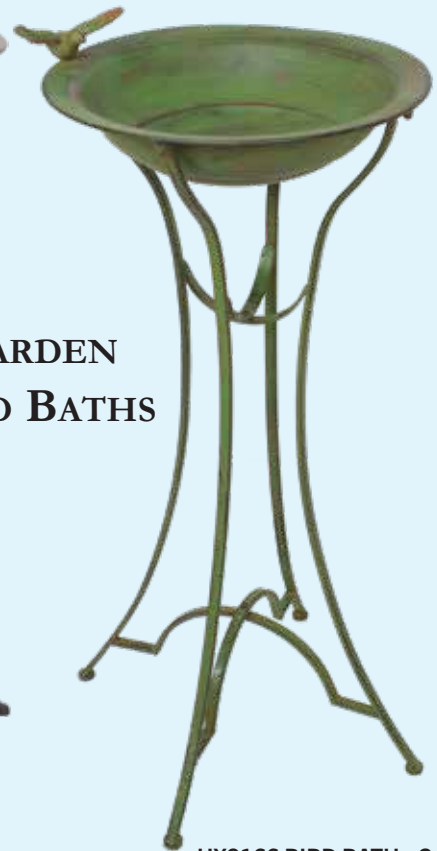

UX9166 BIRD BATH - Green
34"H x 17"L x 15"Dia. (Pkg. 2) (6 cl.)