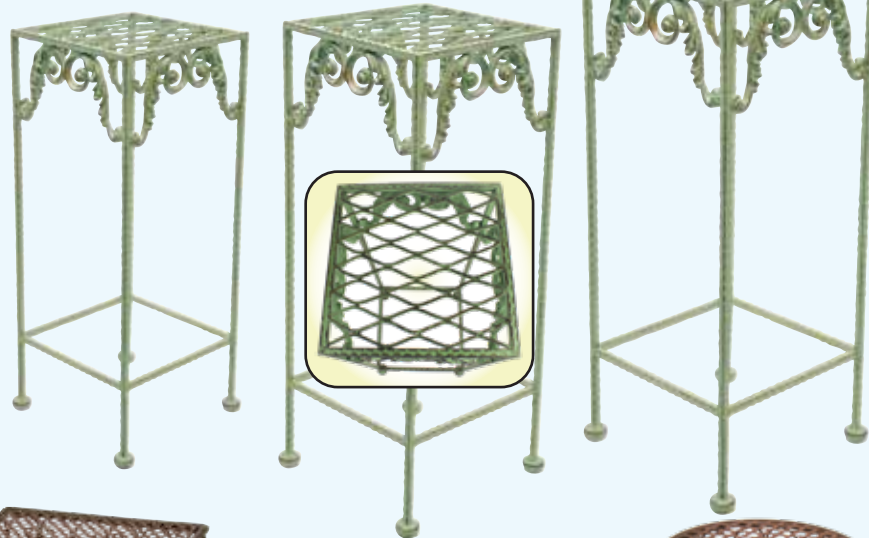

X2100 S/3 SQ. PLANTERS
20.5"H x 8"L x 8"W to
28.5"H x 12"L x 12"W (3 st. cl.)