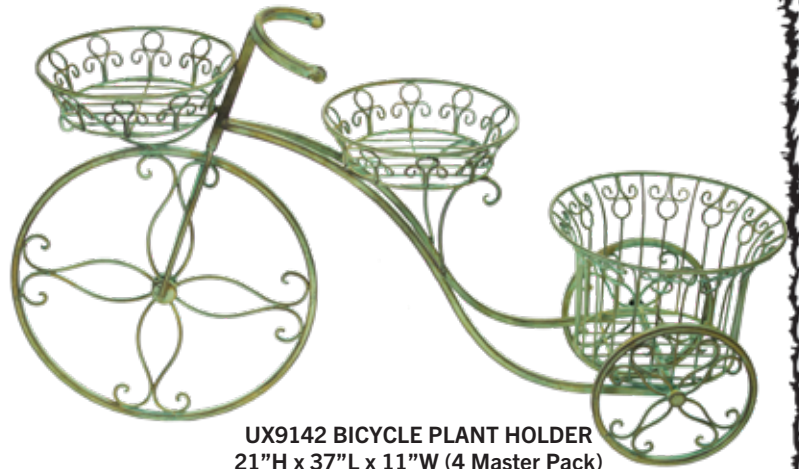

UX9142 BICYCLE PLANT HOLDER
21"H x 37"L x 11"W (4 Master Pack)

No Freight
Allowance
on **NET** Items