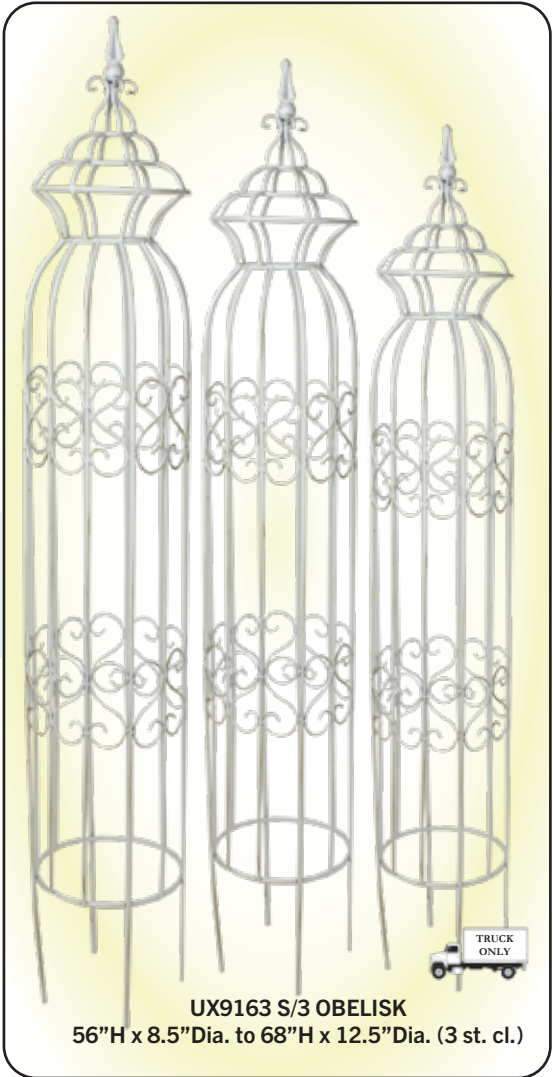

GARDEN TRELLIS

68"
TALL
WALL
MOUNT

UX9265 LG S/2 TRELLIS
48"H x 12"W x 3.25"Dia.
& 68"H x 16"W x 4.5"Dia.
(Pkg. 2 st.) (6 st. cl.)

UX9163 S/3 OBELISK
56"H x 8.5"Dia. to 68"H x 12.5"Dia. (3 st. cl.)