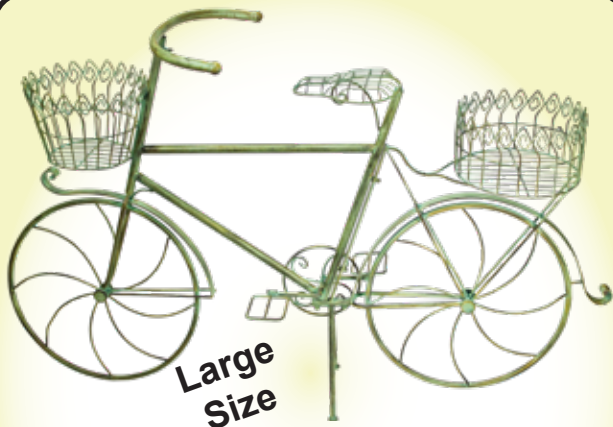

## Bicycle Planters

UX7061 CHAIR PLANT HOLDER  
21"H x 9.5"L x 10"W (4 Master Pack)

Sold at  
a Low  
Price!

UX7018 CHAIR PLANTER  
21"H x 8"L x 11.5"W (4 Master Pack)

CHAIR PLANTERS  
SOLD AT A "NET"  
LOW PRICE

Large  
Size!

Good  
Seller

UX7072 CHAIR PLANTER  
28"H x 14"L x 14"W (4 Master Pack)

**Large  
Size**

UDXL127 BICYCLE PLANT HOLDER  
33"H x 51"L x 17"W  
**Shown Smaller**

**Cheaper by the Package  
We Sell These at  
a Low "NET" Price**