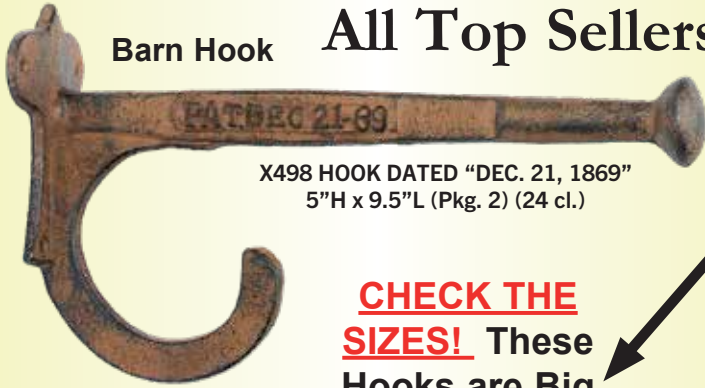

# All Top Sellers

X498 HOOK DATED "DEC. 21, 1869"  
5"H x 9.5"L (Pkg. 2) (24 cl.)

**CHECK THE SIZES!** These Hooks are Big and EyeCatching

These Sell!  
Hard to Find in the Retail Market

Small Harness Hook Good Seller!