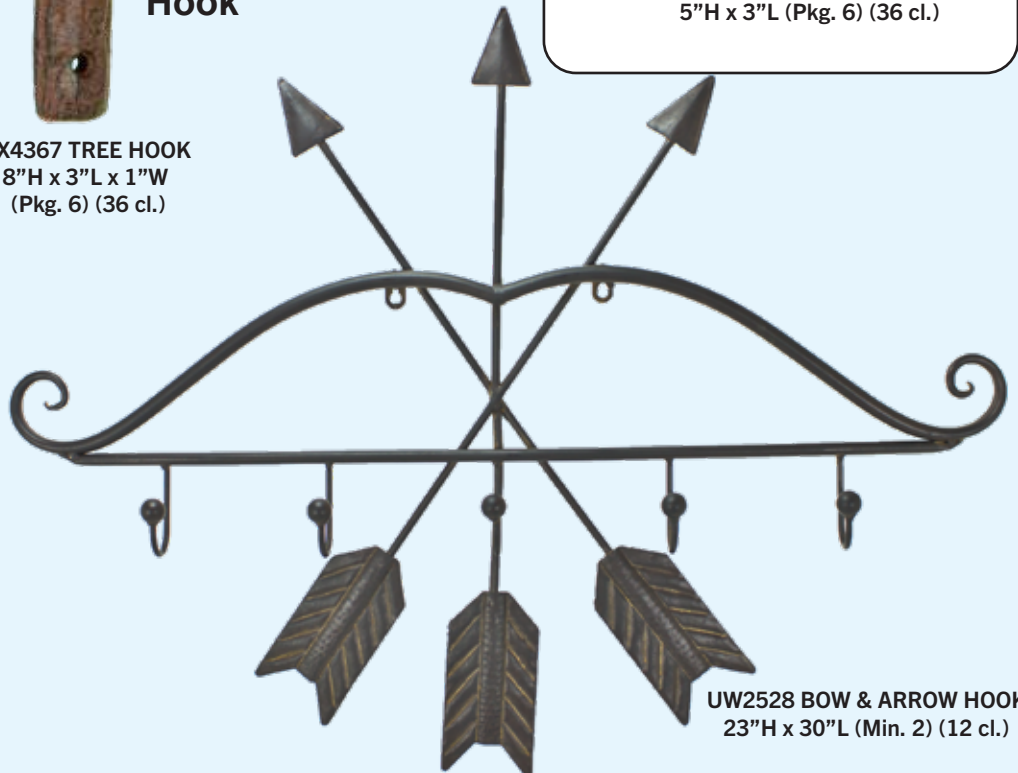

X1660 SWIVEL HOOK - Rust
5"H x 4"L x 2"W (Pkg. 4) (32 cl.)