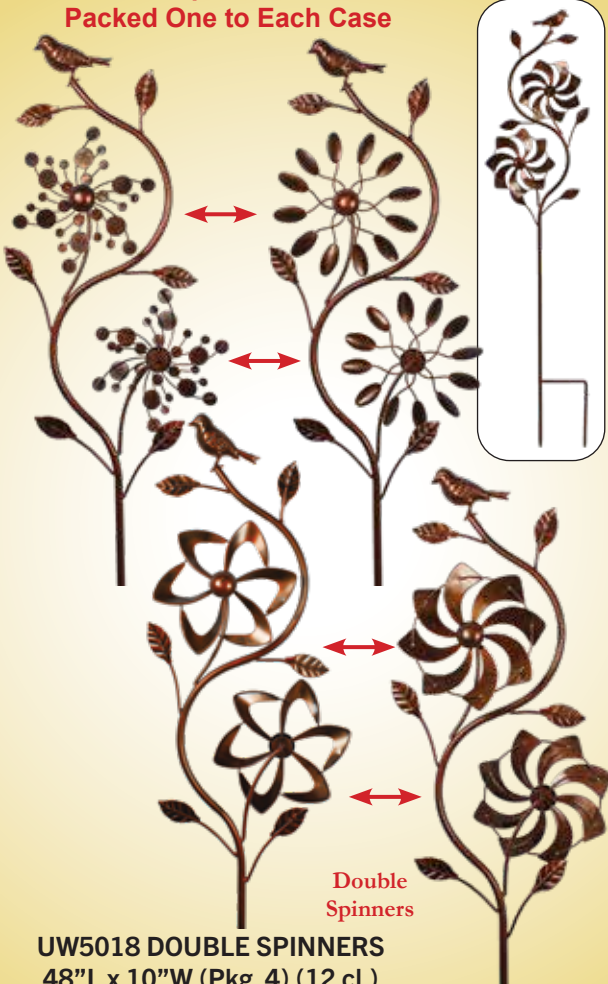

Double Spinners Stakes
Packed One to Each Case

Double
Spinners

UW5018 DOUBLE SPINNERS
48"L x 10"W (Pkg. 4) (12 cl.)