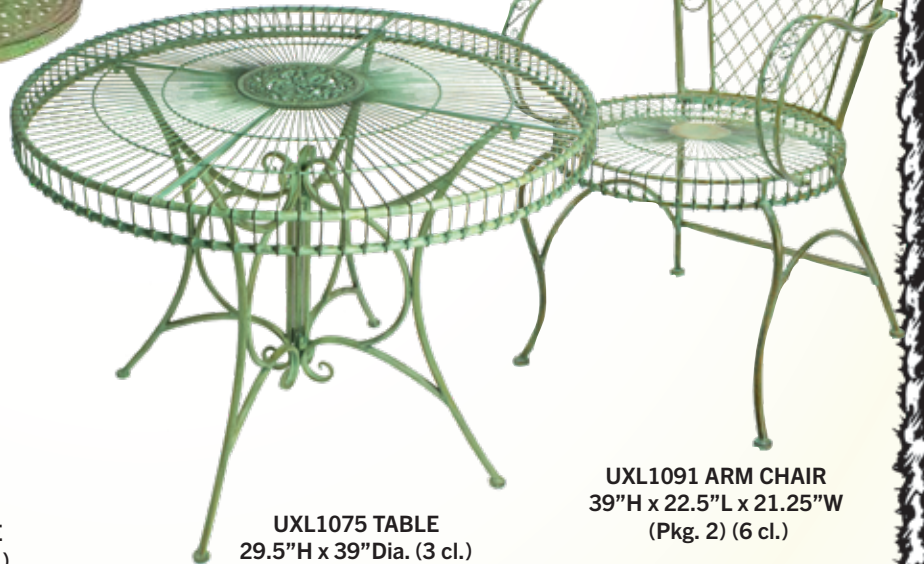

UDXL212 BAR TABLE
42"H x 27.5"Dia. (3 cl.)

UXL1075 TABLE
29.5"H x 39"Dia. (3 cl.)

UXL1091 ARM CHAIR
39"H x 22.5"L x 21.25"W
(Pkg. 2) (6 cl.)