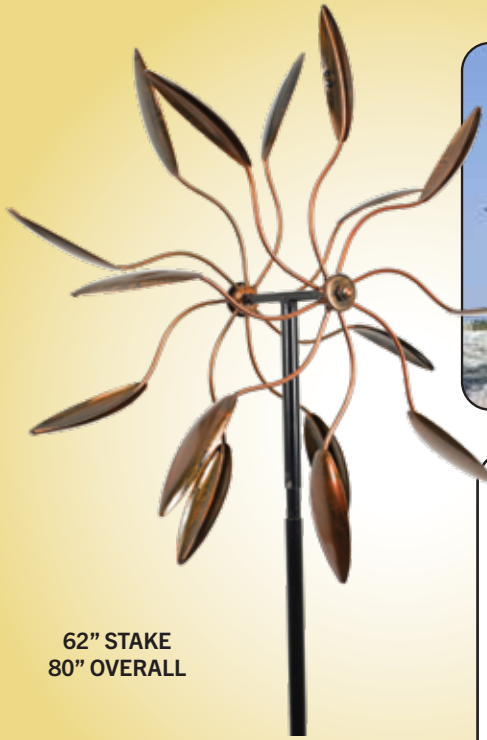

Wind Spinners

62" STAKE
80" OVERALL

UW5000 WIND SPINNER STAKE
24"H x 24"W (4 cl.)