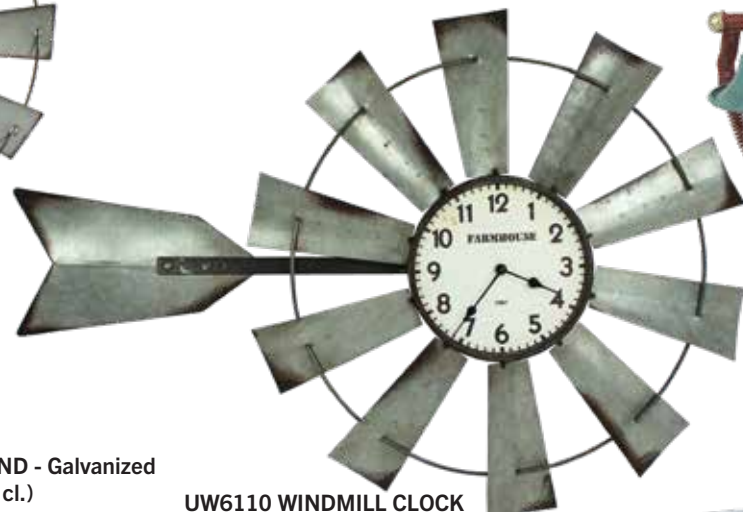

Perfect Shop Display  
Minatures  
not included

**Extra Large Clocks**

**UW2605 FARMER'S MARKET CLOCK - Galvanized**  
32" Dia. (4 cl.)

**UW2614 FARMER'S MARKET CLOCK**  
36" Dia. (3 cl.)

**UW2606 WINDMILL CLOCK ON STAND - Galvanized**  
28"H x 18"W (Pkg. 2) (4 cl.)