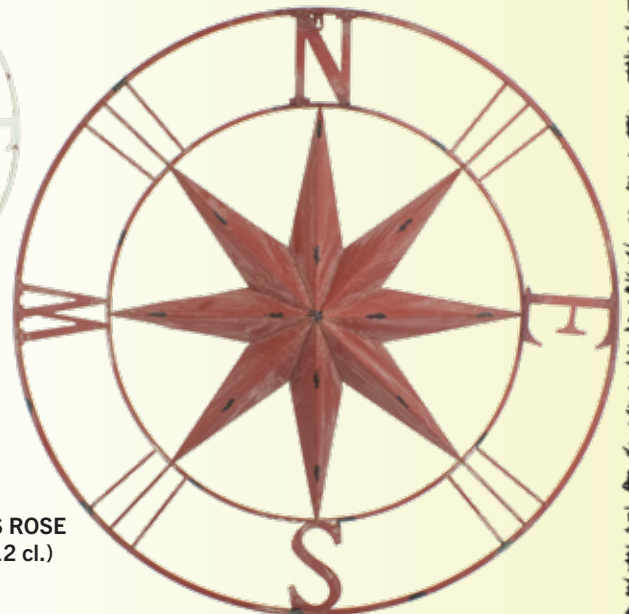

HUGE
40"
Diameter

Packed one of each
color to the case

UW2638 COMPASS ROSE
40" Dia. (Pkg. 4) (12 cl.)