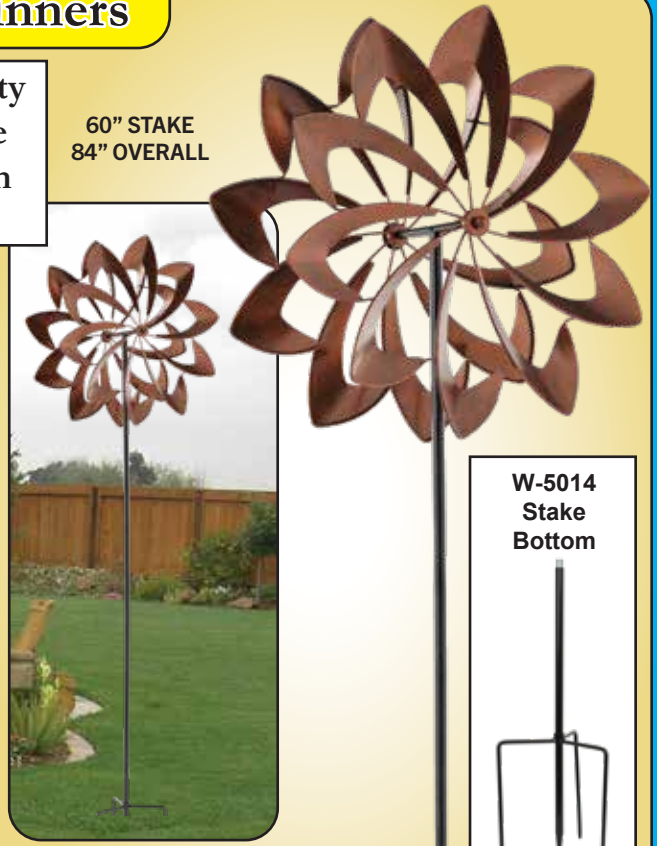

# Wind Spinners

High Quality  
You'll Like  
This Finish

58" STAKE  
82" OVERALL

Triple  
Prong  
Stake

UW5029 SNOWFLAKE  
WIND SPINNER  
24" Dia. x 12"W (4 cl.)

60" STAKE  
84" OVERALL

W-5014  
Stake  
Bottom