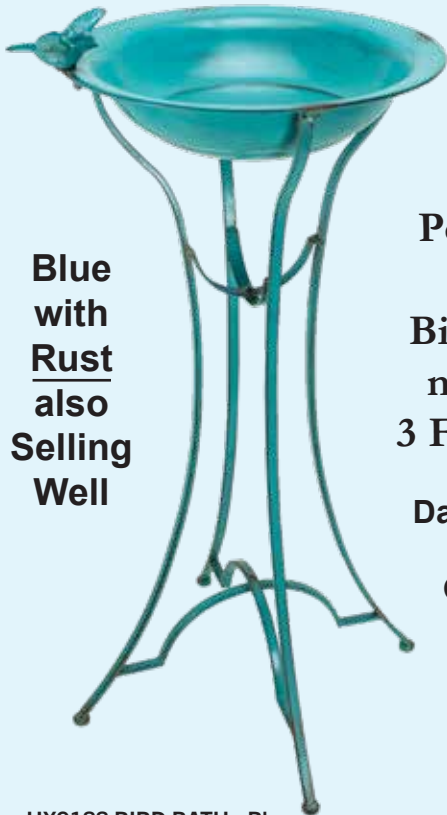

UX9268 BIRD BATH - Dark Rust
34"H x 17"L x 15"Dia. (Pkg. 2) (6 cl.)

**GARDEN
BIRD BATHS**

UX9188 BIRD BATH - Blue
34"H x 17"L x 15"Dia. (Pkg. 2) (6 cl.)