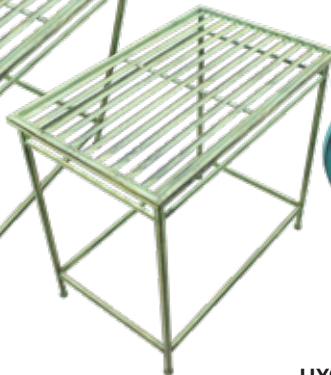

UX9198 S/3 ROUND PLANTERS - Blue
11"H x 8.5"Dia. to 14.5"H x 12.5"Dia. (4 st. cl.)