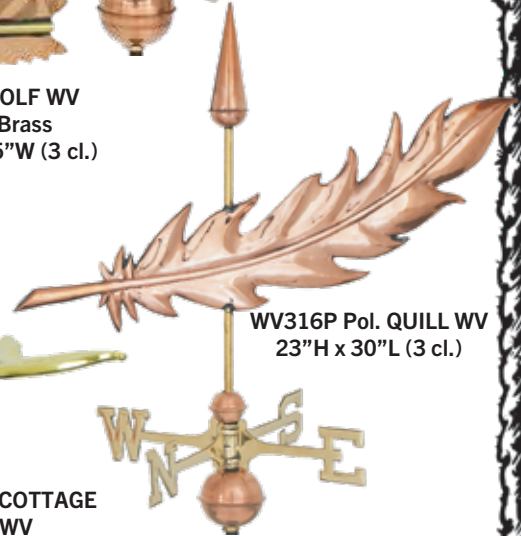

Copper and Brass

WV371P Pol. WOLF WV  
Copper and Brass  
24"H x 32"L x 2.5"W (3 cl.)

Copper and Brass

WVH119P Pol. HANGING WOLF WV  
Copper and Brass  
24"H x 32"L x 2.5"W (3 cl.)

WV316P Pol. QUILL WV  
23"H x 30"L (3 cl.)