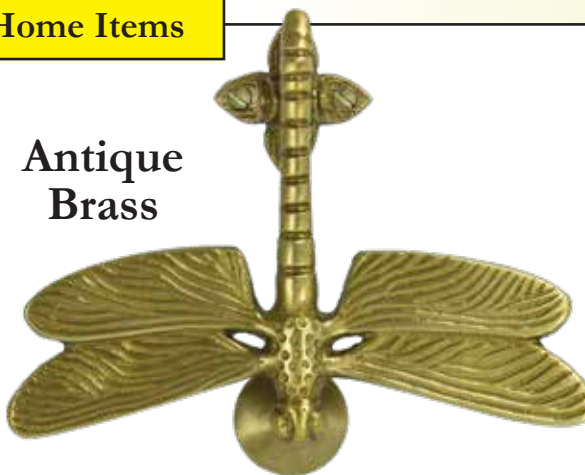

Antique Brass

UD102 DRAGONFLY D/K
Antique Brass
5"H x 6"W (12 cl.)

BEAUTIFUL