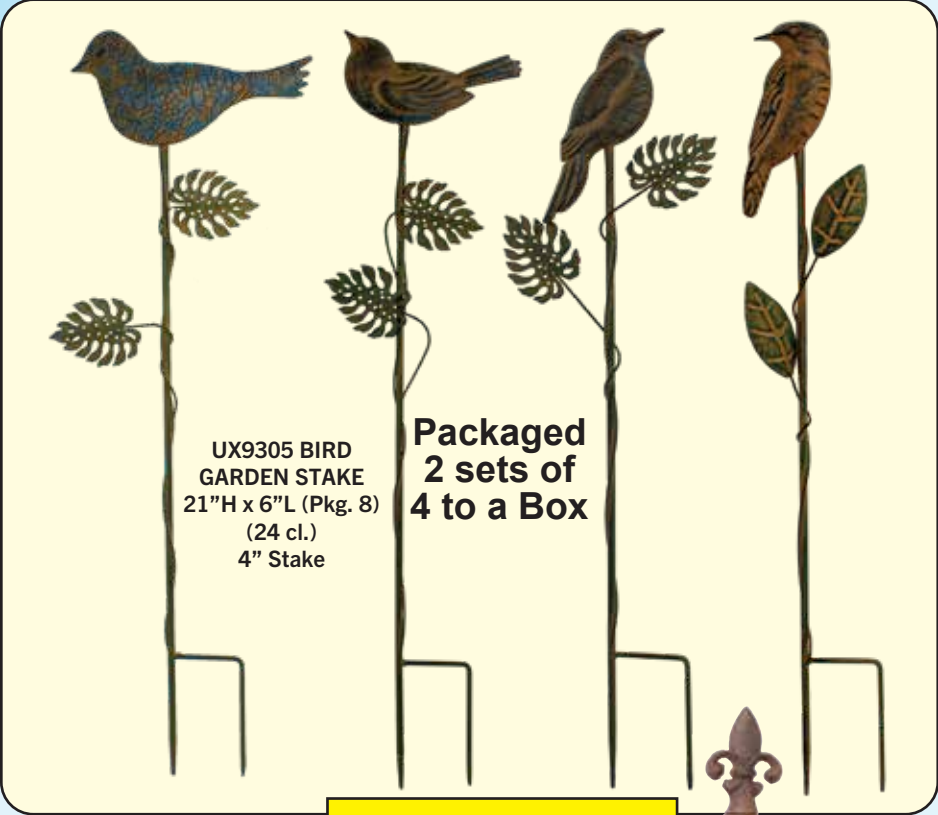

UX9305 BIRD GARDEN STAKE
21"H x 6"L (Pkg. 8)
(24 cl.)
4" Stake

**Packaged
2 sets of
4 to a Box**