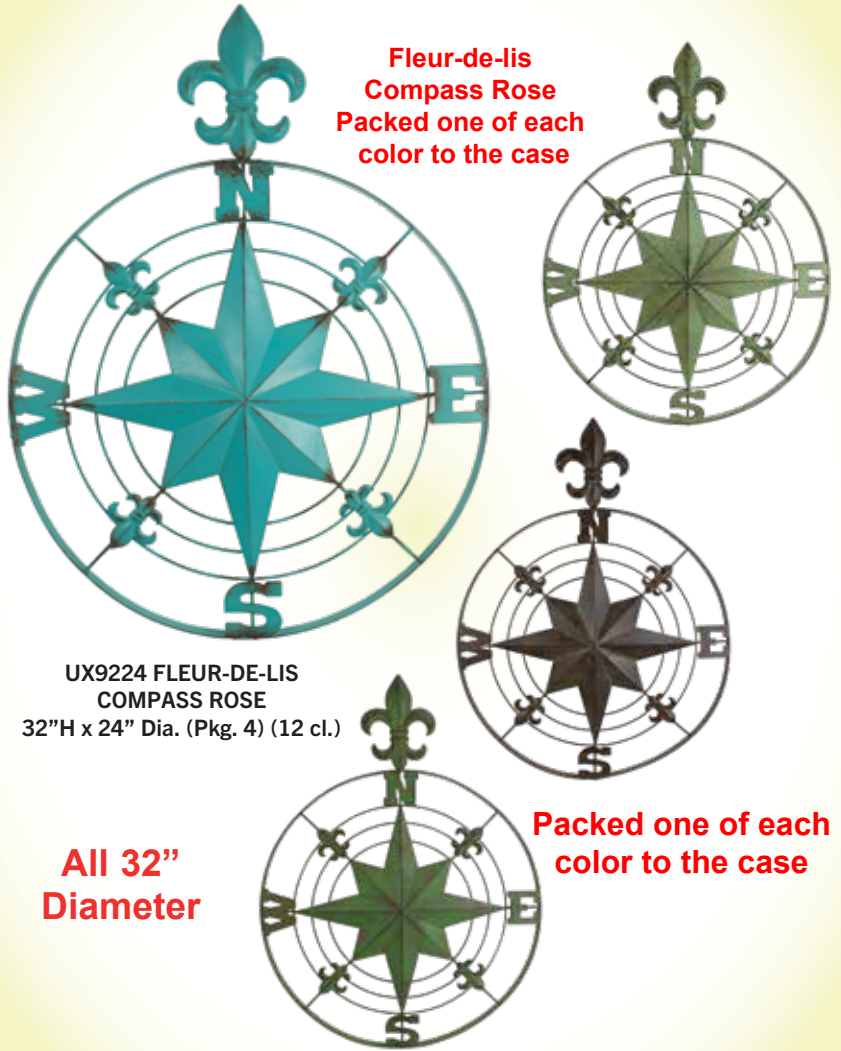

UX9224 FLEUR-DE-LIS
COMPASS ROSE
32"H x 24" Dia. (Pkg. 4) (12 cl.)

All 32"
Diameter

Packed one of each
color to the case