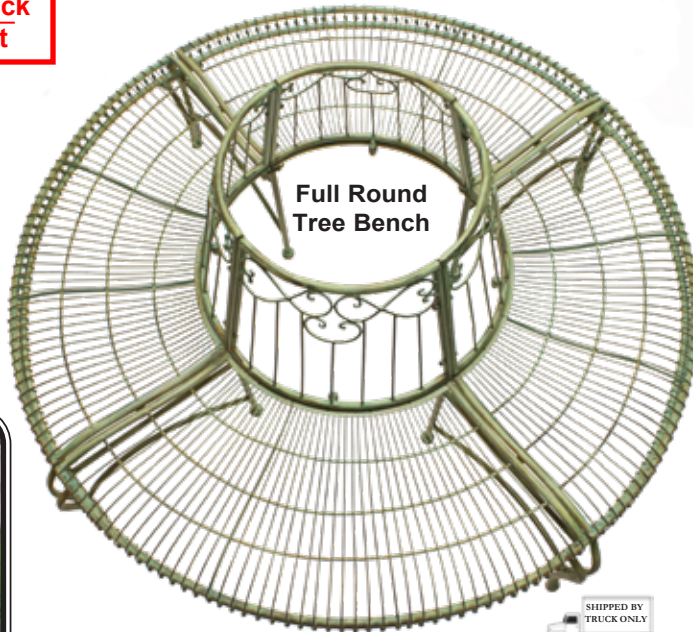

Full Round
Tree Bench

UXL1065 TREE BENCH
30"H x 55"Dia. x 16"Dia. (3 cl.)