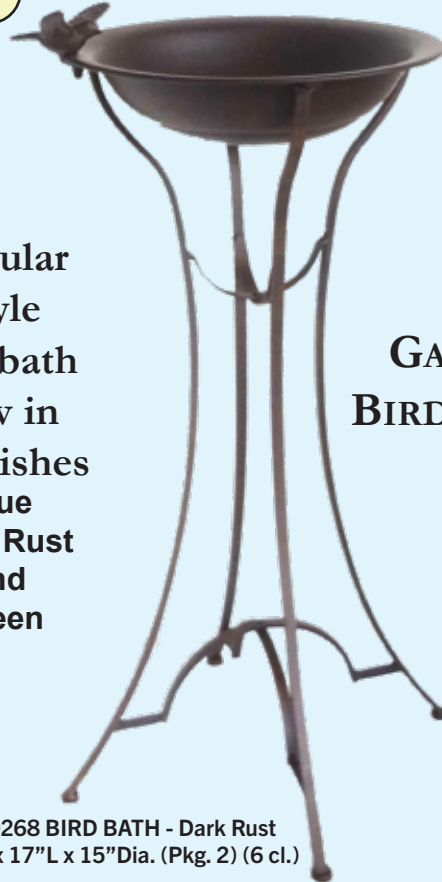

VINTAGE REPRODUCTION

**Bent Iron
a Work of Art**

**Looks
Like
Old
Victorian
Iron
Pieces
that
Sell Big
at
Antique
Auctions**

**Blue
with
Rust
also
Selling
Well**

**Popular
Style
Birdbath
now in
3 Finishes
Blue
Dark Rust
and
Green**

**GARDEN
BIRD BATHS**