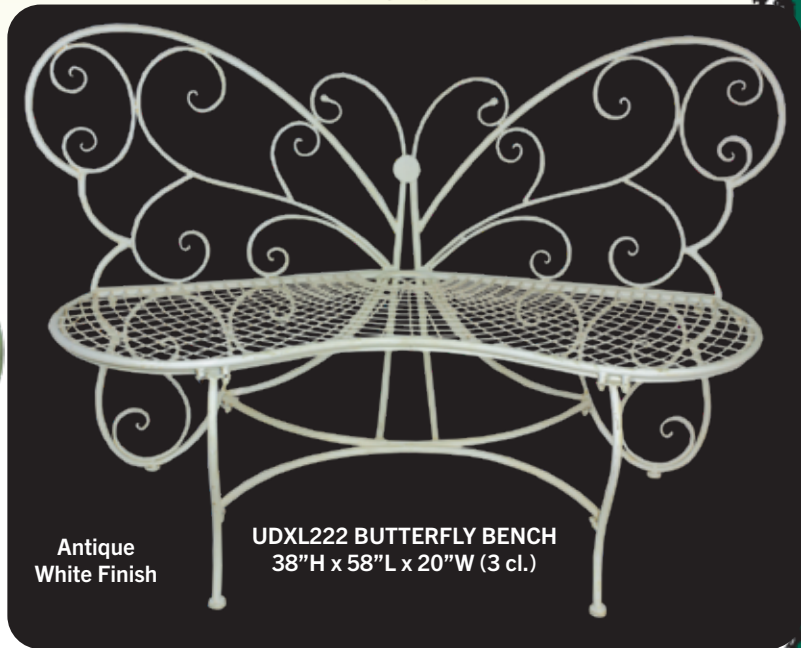

Antique
White Finish

UDXL222 BUTTERFLY BENCH
38"H x 58"L x 20"W (3 cl.)

Order $750.00
or more Ship it by
Pallet / Truck
Save Big on Freight