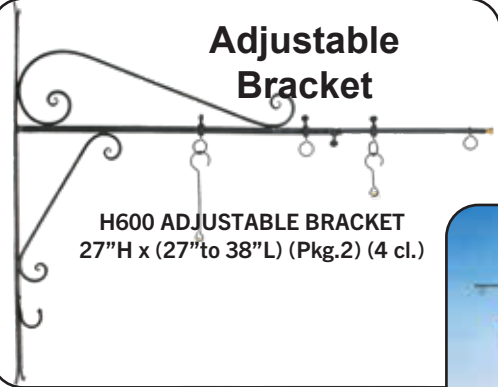

WVH119P Pol. HANGING WOLF WV
Copper and Brass
24"H x 32"L x 2.5"W (3 cl.)

Adjustable Bracket

H600 ADJUSTABLE BRACKET
27"H x (27"to 38")L (Pkg.2) (4 cl.)