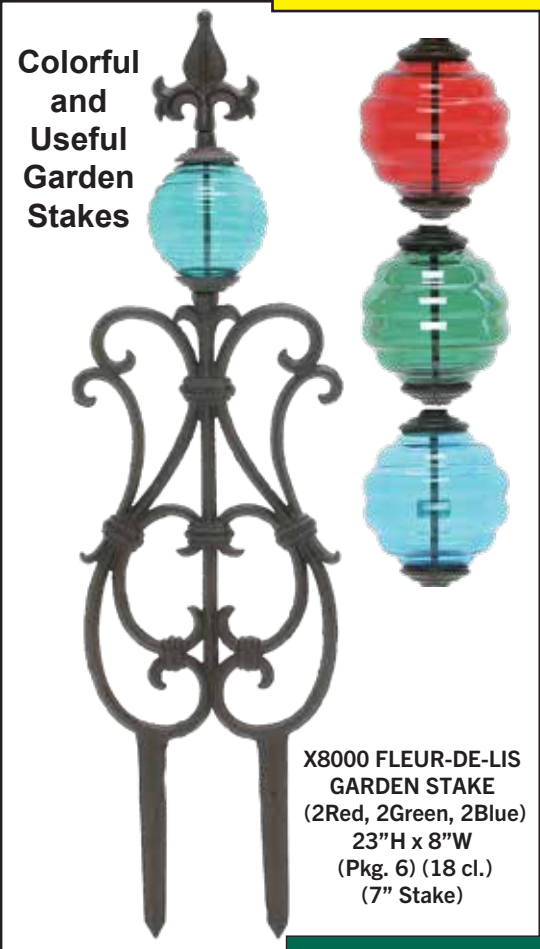

**Colorful
and
Useful
Garden
Stakes**

X8000 FLEUR-DE-LIS GARDEN STAKE
(2Red, 2Green, 2Blue)
23"H x 8"W
(Pkg. 6) (18 cl.)
(7" Stake)