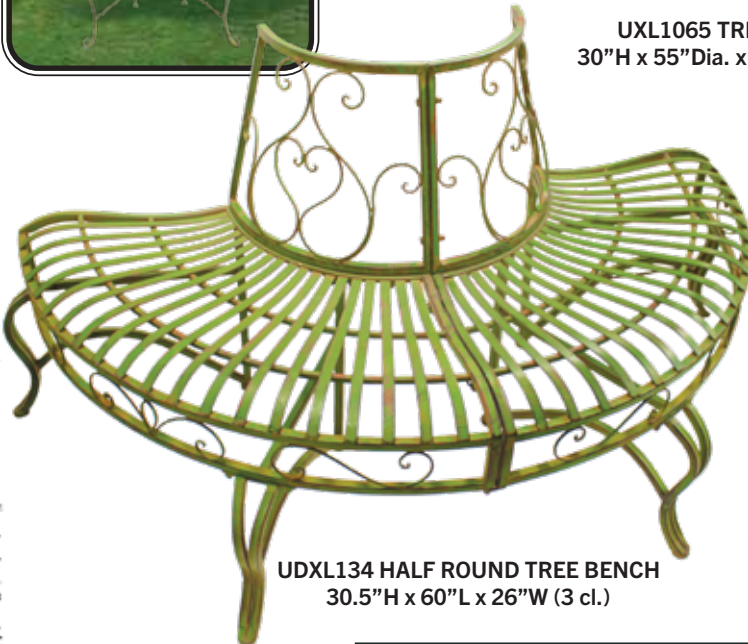

UDXL134 HALF ROUND TREE BENCH
30.5"H x 60"L x 26"W (3 cl.)