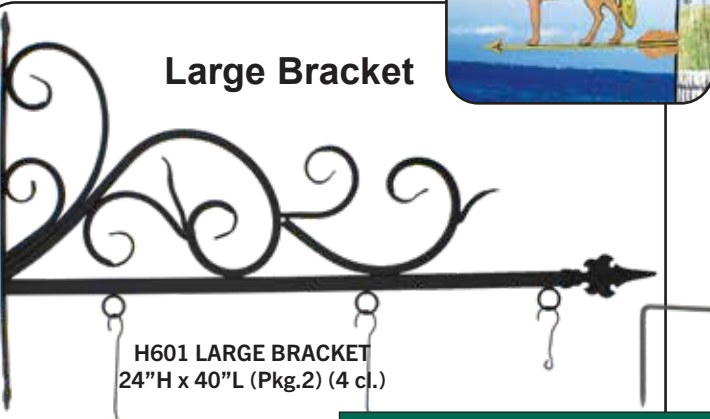

Large Bracket

H601 LARGE BRACKET
24"H x 40"L (Pkg.2) (4 cl.)

Available GS - Ground Stake Only