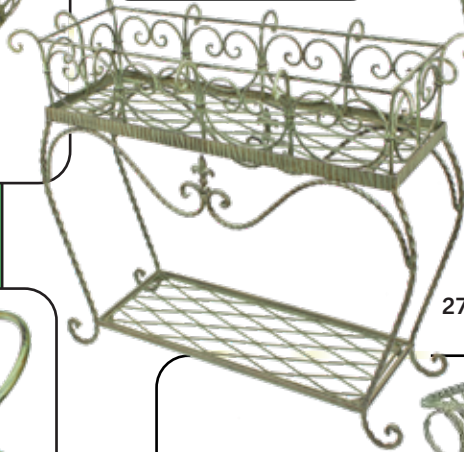

X2101 S/2 PLANTERS
(31"H x 32"L x 14"W) &
27"H x 28"L x 12.5"W (3 st. cl.)