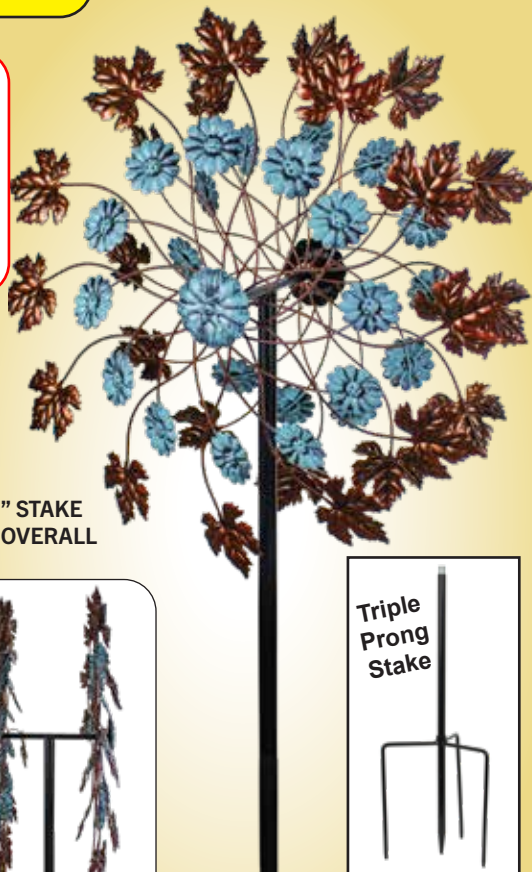

# Wind Spinners

56" STAKE  
80" OVERALL

UW5017 WIND SPINNER  
24"H x 10"W (4 cl.)

SIDE VIEW  
UW-5017

**Kinetic Wind Sculptures  
Made of Steel  
with  
a Powdered  
Coating**

52" STAKE  
74" OVERALL

UW5035 FLOWER  
WIND SPINNER  
22"Dia. x 9"W (4 cl.)