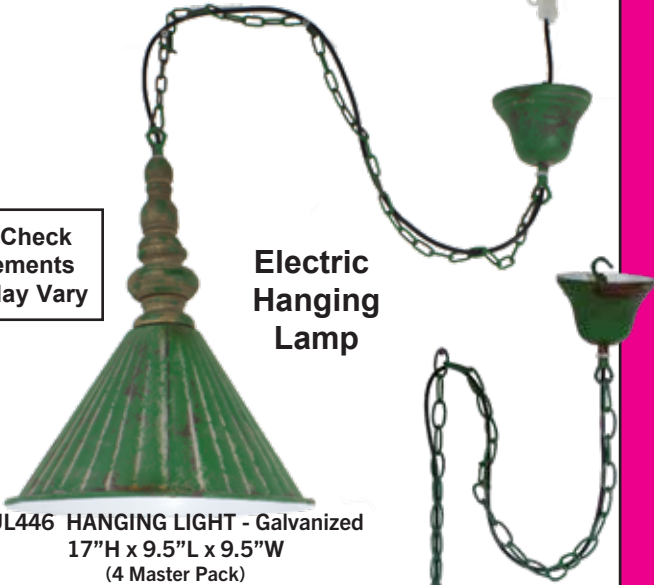

**UX4447 PLANT HOLDER**  
7"H x 8.5"L (Pkg. 4) (24 cl.)

**X2547 BIRD PLANT HOLDER**  
7.5"H x 10"L (Pkg. 4) (16 cl.)

**UX4594 BIRD PLANT HOLDER**  
7"H x 8.5"L (Min. 2) (12 cl.)

Always Check Measurements Photos May Vary