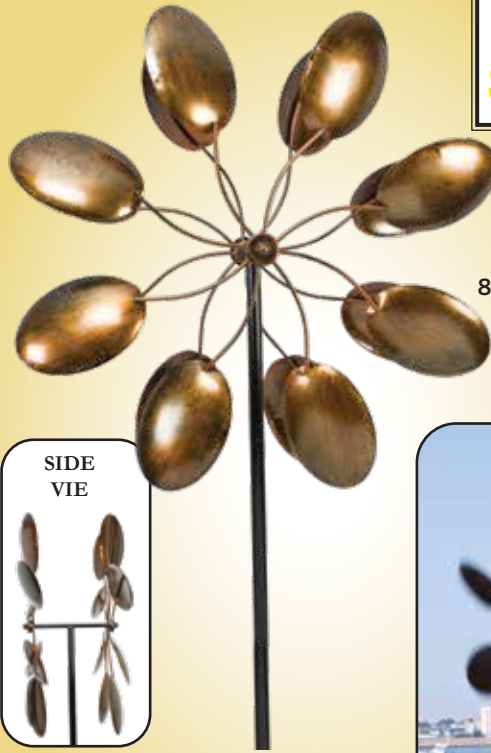

# Wind Spinners

57" STAKE  
87" OVERALL

Triple  
Prong  
Stake

UW5009 WIND SPINNER - Blue  
24"H x 20"W (4 cl.)

62" STAKE  
82" OVERALL

SIDE  
VIEW

UW5001 WIND SPINNER STAKE  
24"H x 24"W (4 cl.)

Verdigris  
Copper  
Finish