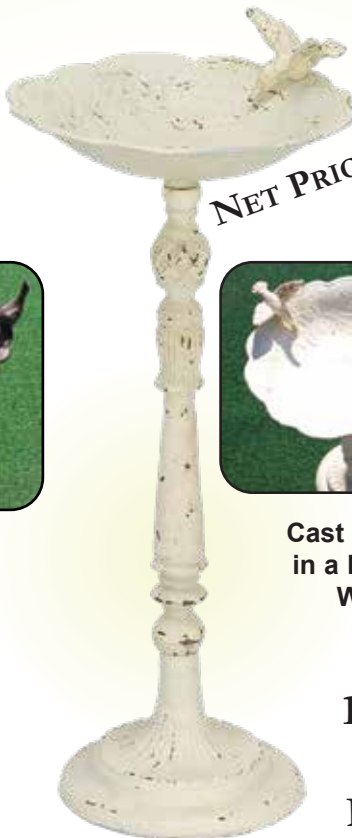

X1711 BIRDBATH - A.W.
24"H x 10"W

NET PRICE