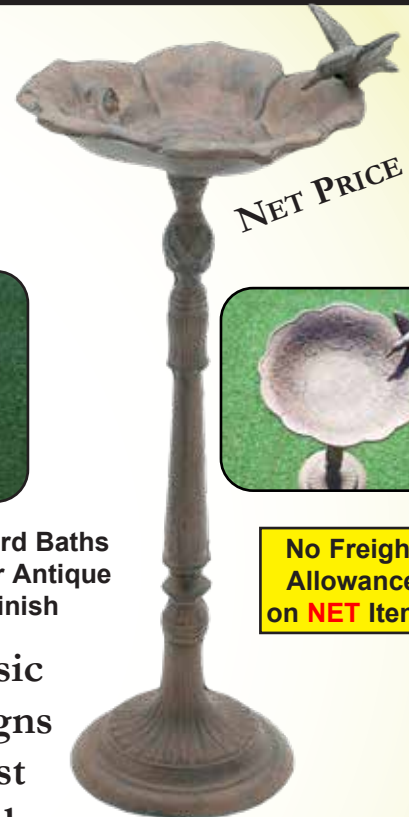

**Pallet Load**

Ship by Truck  
Save on Freight

**X1711 BIRDBATH - A.W.**  
24"H x 10"W

**NET PRICE**

**Cast Iron Bird Baths  
in a Rust or Antique  
White Finish**

**Classic  
Designs  
Most  
Popular**

**X1002 BIRDBATH - Rust**  
24"H x 10"W