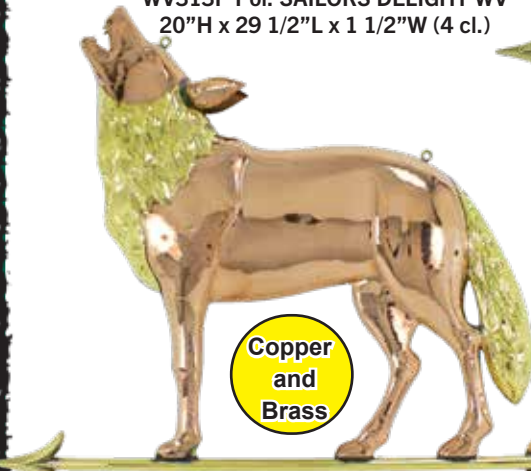

WV313P Pol. SAILORS DELIGHT WV
20"H x 29 1/2"L x 1 1/2"W (4 cl.)

Copper and Brass