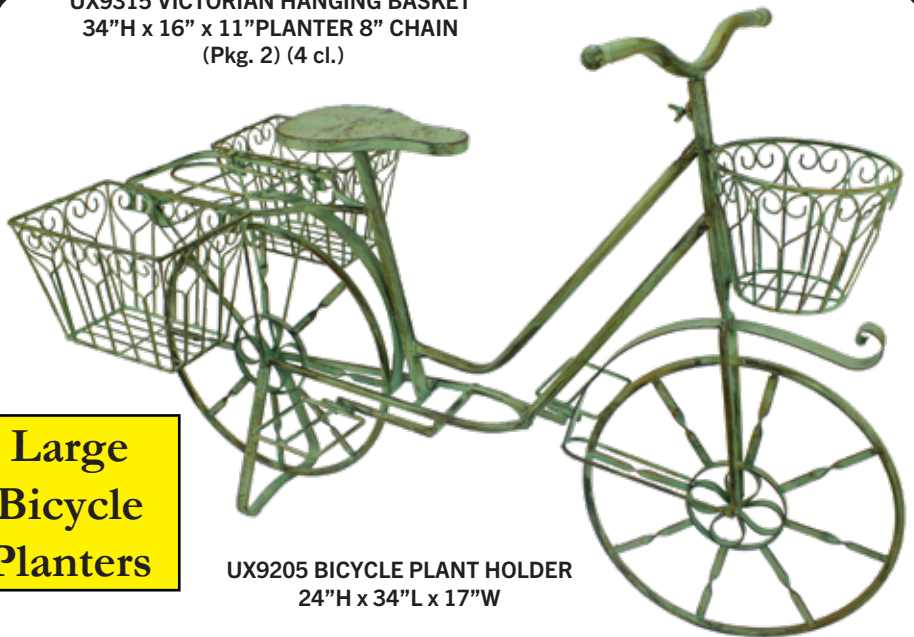

UX9316 VICTORIAN HANGING BASKET
26"H x 12.5" x 9" PLANTER 6" CHAIN
(Pkg. 2) (6 cl.)

UX9315 VICTORIAN HANGING BASKET
34"H x 16" x 11" PLANTER 8" CHAIN
(Pkg. 2) (4 cl.)

**Large
Bicycle
Planters**

UX9205 BICYCLE PLANT HOLDER
24"H x 34"L x 17"W