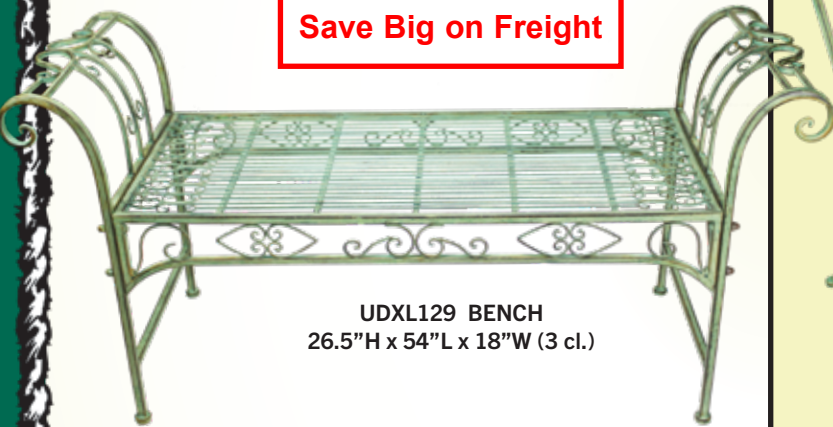

Two Folding Chairs and Table

UDXL129 BENCH
26.5"H x 54"L x 18"W (3 cl.)