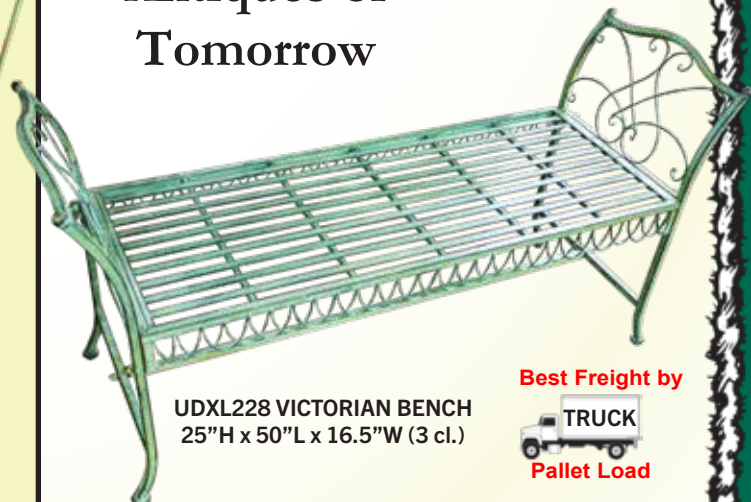

Antiques of  
Tomorrow

UDXL228 VICTORIAN BENCH  
25"H x 50"L x 16.5"W (3 cl.)

Best Freight by  
 TRUCK  
Pallet Load

UDXL124 BENCH  
36"H x 55"L x 17"W (3 cl.)

Antiques similar to these go for high hundreds of dollars each, plus some of these will be our next antiques.