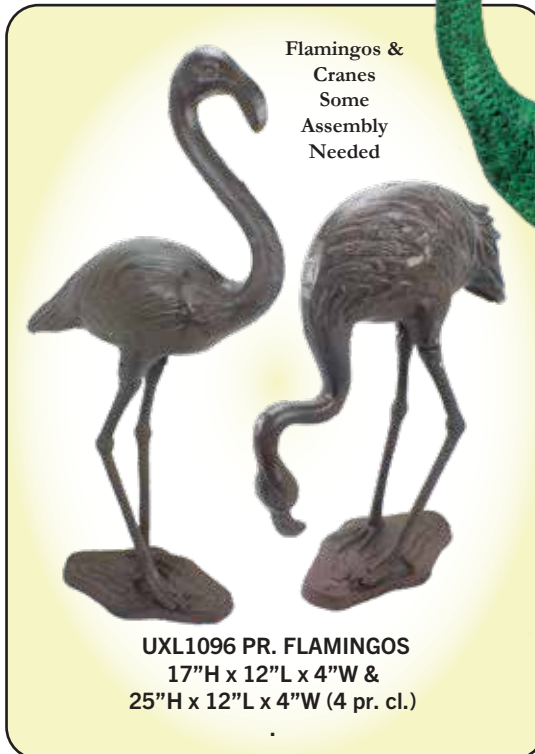

Flamingos &
Cranes
Some
Assembly
Needed

UXL1096 PR. FLAMINGOS
17"H x 12"L x 4"W &
25"H x 12"L x 4"W (4 pr. cl.)