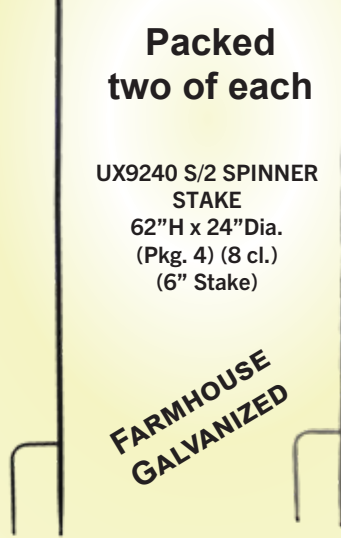

**Packed
two of each**

**UX9240 S/2 SPINNER
STAKE**
62"H x 24"Dia.
(Pkg. 4) (8 cl.)
(6" Stake)

**FARMHOUSE
GALVANIZED**