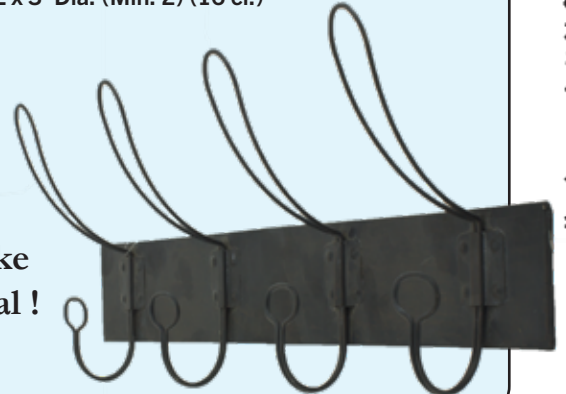

**HEAVY
SKELETON
HANDLE**

UA1482 SKELETON MAGNIFIER
9"L x 3"Dia. (Min. 2) (16 cl.)

Looks Like
an Original!

UW2597 WALL RACK
8.5"H x 19"L (Sold 2) (8 cl.)

UA1461 CALVARY SWORD
36"L

Decorative
and Useful
Home Furnishings