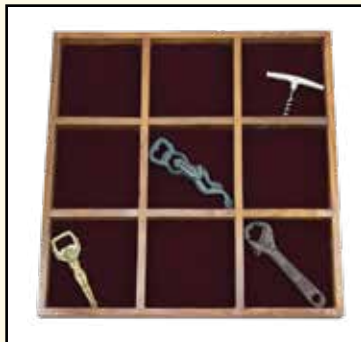

Items Not Included

Popular
Selling Planes