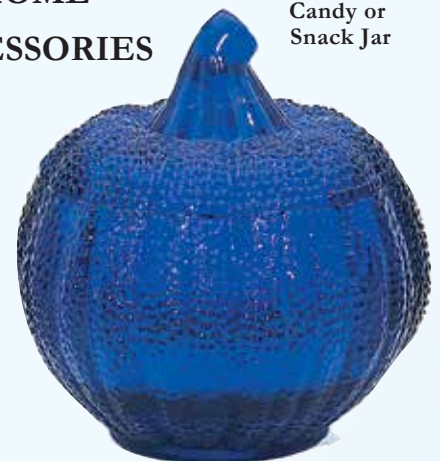

HOME ACCESSORIES

G310 PUMPKIN JAR
5"H (18 cl.)