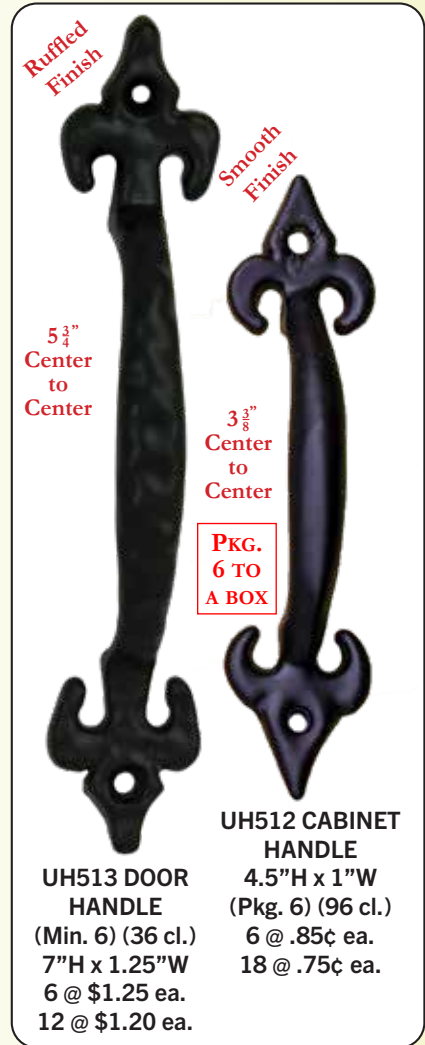

Ruffled Finish

Smooth Finish

5 3/4" Center to Center

3 9/16" Center to Center

PKG. 6 TO A BOX

UH513 DOOR HANDLE
(Min. 6) (36 cl.)
7"H x 1.25"W
6 @ $1.25 ea.
12 @ $1.20 ea.

UH512 CABINET HANDLE
4.5"H x 1"W
(Pkg. 6) (96 cl.)
6 @ .85¢ ea.
18 @ .75¢ ea.