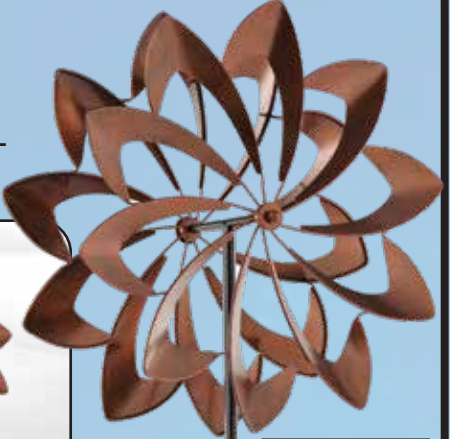

60" STAKE
84" OVERALL

W5014
Stake
Bottom

UW5014 WIND SPINNER STAKE
24"H x 24"W (4 cl.)

Both
62" Stake
82" Overall
3 Prong
Stake