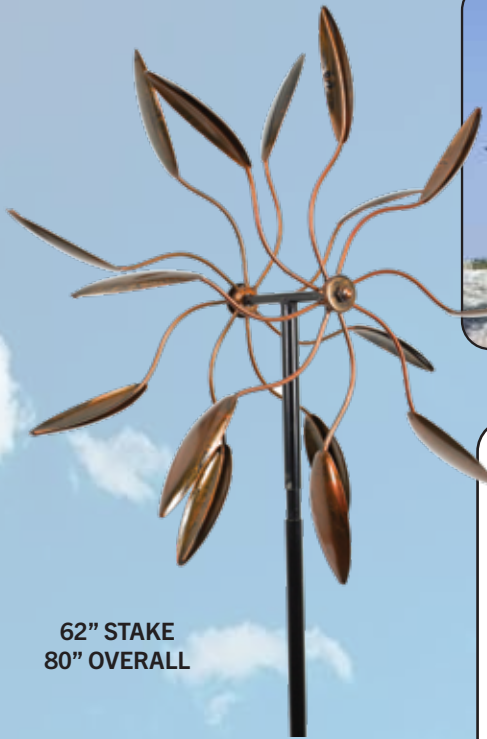

UW5014 WIND SPINNER STAKE
24"H x 24"W (4 cl.)

Both
62" Stake
82" Overall
3 Prong
Stake

Durable
Powder
Coated
Steel
Very Popular

UW5025 SPINNER
22"Dia. x 8"W (4 cl.)

UW5026 SPINNER
24"Dia. x 8"W (4 cl.)

Ready for a
Gentle Breeze