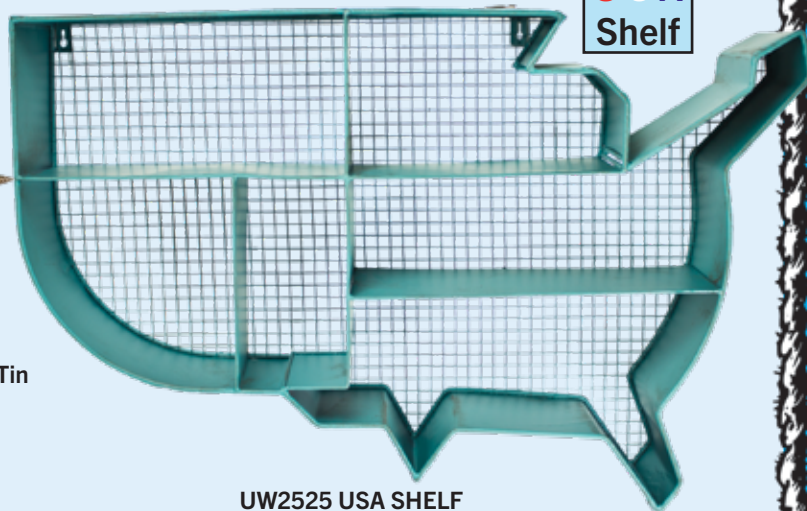

Side
View

Shown Smaller

UW2525 USA SHELF
19"L x 28.5"W x 5.25"H (Pkg. 2) (6 cl.)

UW2621 ANTIQUES - Resin SIGNS
13"H x 24"L (4 cl.) (24 cl.)

UW2559 FISH BONE PLAQUE - Tin
8.5"H x 20"L (Pkg. 3) (6 cl.)

I Pledge Allegiance
To The Flag Of The
United States Of
America
And To The Republic
For Which It Stands
One Nation
Under God,
Indivisible,
With Liberty
And Justice For All.