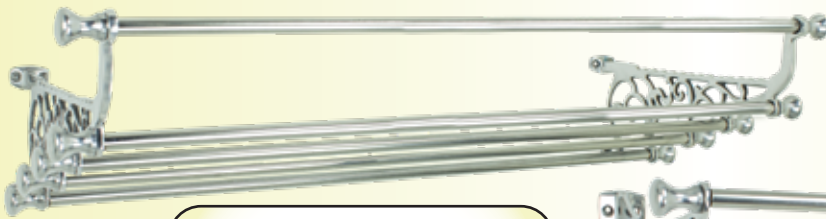

Train Racks

UW2615 TRAIN RACK
6"H x 28"L (4 cl.)