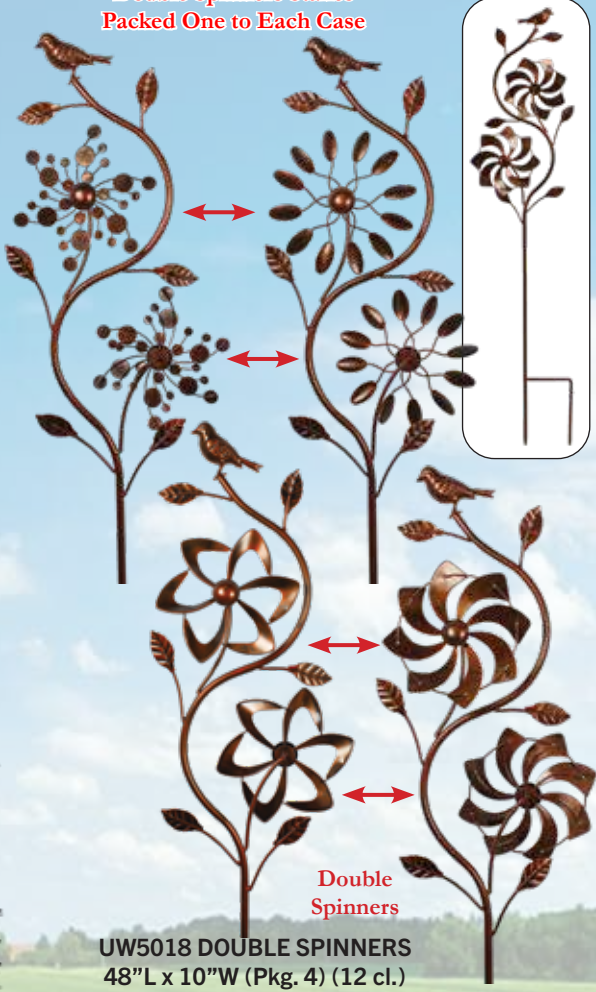

Double Spinners Stakes
Packed One to Each Case

Double
Spinners

UW5018 DOUBLE SPINNERS
48"L x 10"W (Pkg. 4) (12 cl.)
(One Piece Stake)