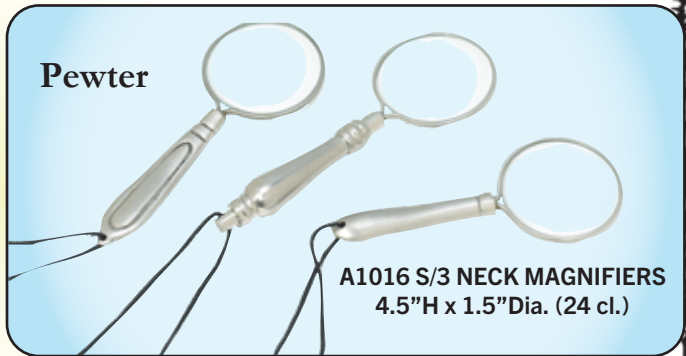

Pewter

A1016 S/3 NECK MAGNIFIERS
4.5"H x 1.5"Dia. (24 cl.)