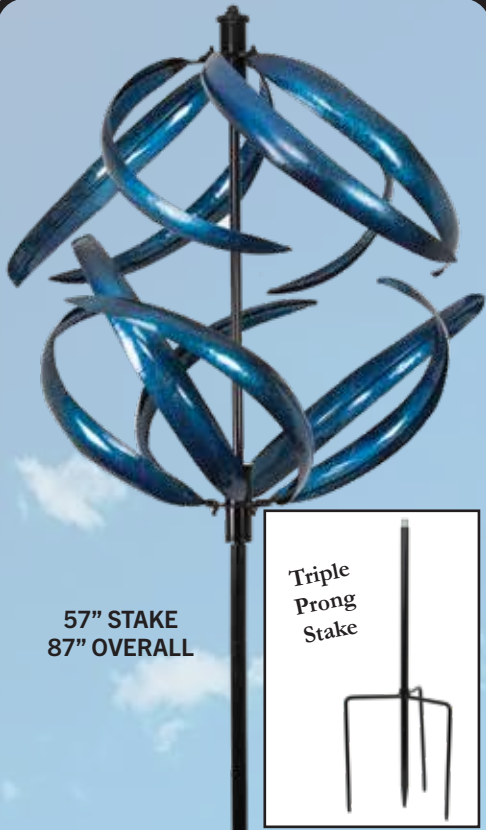

Wind Spinners

57" STAKE
87" OVERALL

Triple
Prong
Stake

UW5009 WIND SPINNER Blue
24"H x 20"W (4 cl.)