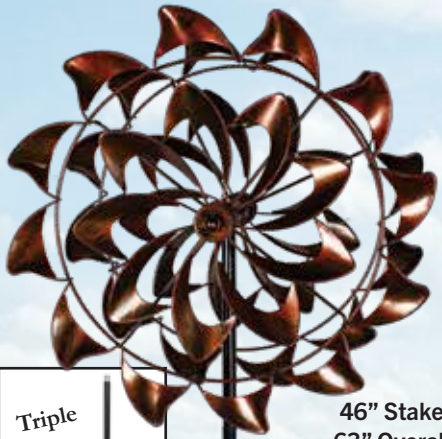

46" Stake
63" Overall
3 Prong
Stake
UW5020 SPINNER
17"Dia. x 9"W (4 cl.)