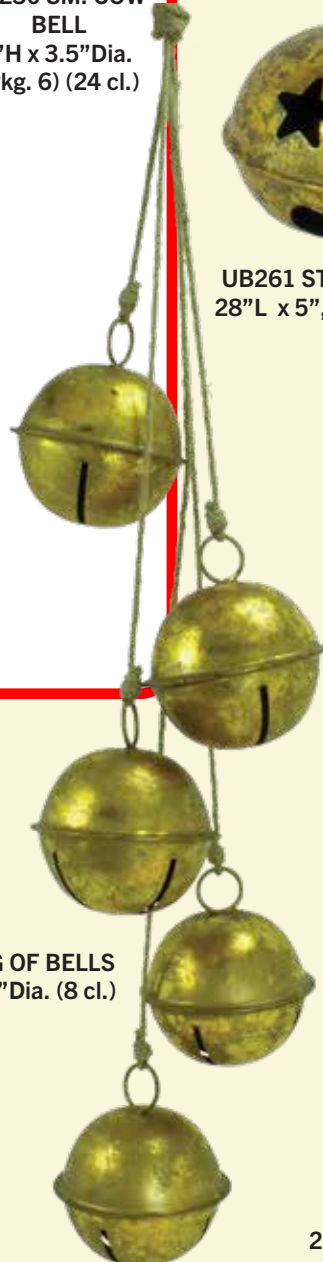

UB260 STRING OF BELLS
32"L x 4"H x 4"Dia. (8 cl.)

UX6010 STRING OF BELLS
29"L x 2.25 Dia. (Min. 2) (16 cl.)