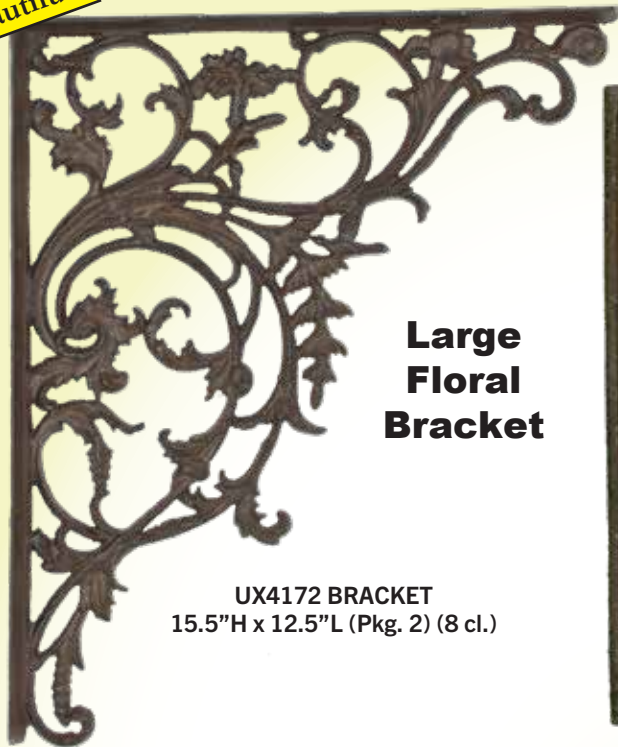

Beautiful!

**Large
Floral
Bracket**

UX4172 BRACKET
15.5"H x 12.5"L (Pkg. 2) (8 cl.)