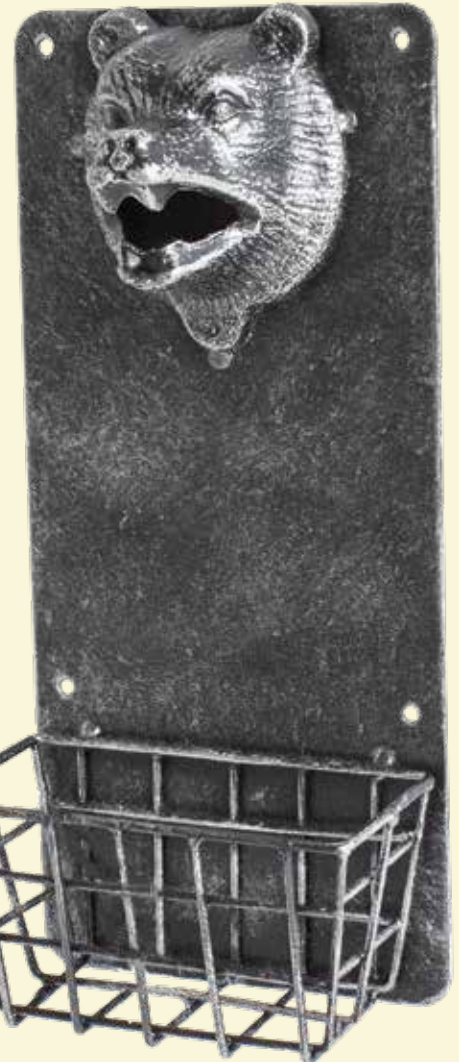

**BOTTLE OPENERS
ALWAYS A
CUSTOMER FAVORITE**

Nice
Detail

UX4544 LION BOTTLE OPENER
4"H x 3.5"W (Min. 2) (20 cl.)

UX6228 BARBECUE TIMER B/O
Wood Frame
6"H x 12"W (Pkg. 2) (24 cl.)

**BOTTLE
OPENERS
AN EASY
GIFT ITEM
EVERYONE
LIKES THEM**