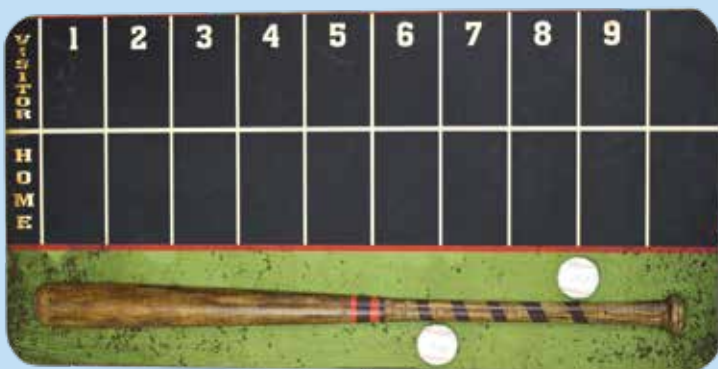

OPEN DOOR POLICY BRING WINE WE OPEN THE DOOR

DRINKING CAN CAUSE MEMORY LOSS... OR EVEN WORSE, MEMORY LOSS

EVER FEEL LIKE YOU'VE HAD TOO MUCH WINE? ME NEITHER

UW2644 WINE SIGNS
5"H x 14"L (Pkg. 12) (36 cl.)