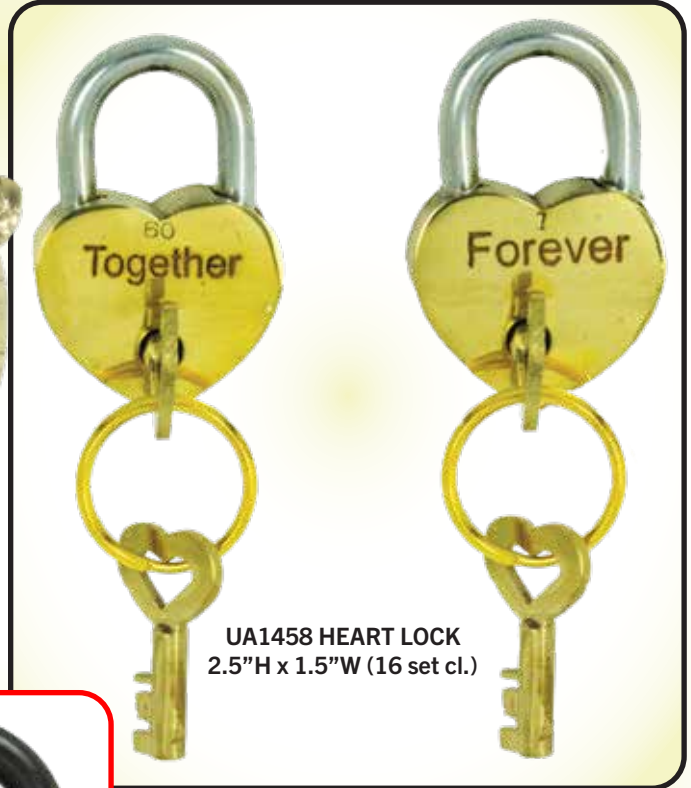

Skull
Lock

Lover's
Lock

Decorative Only!

UA1458 HEART LOCK
2.5"H x 1.5"W (16 set cl.)