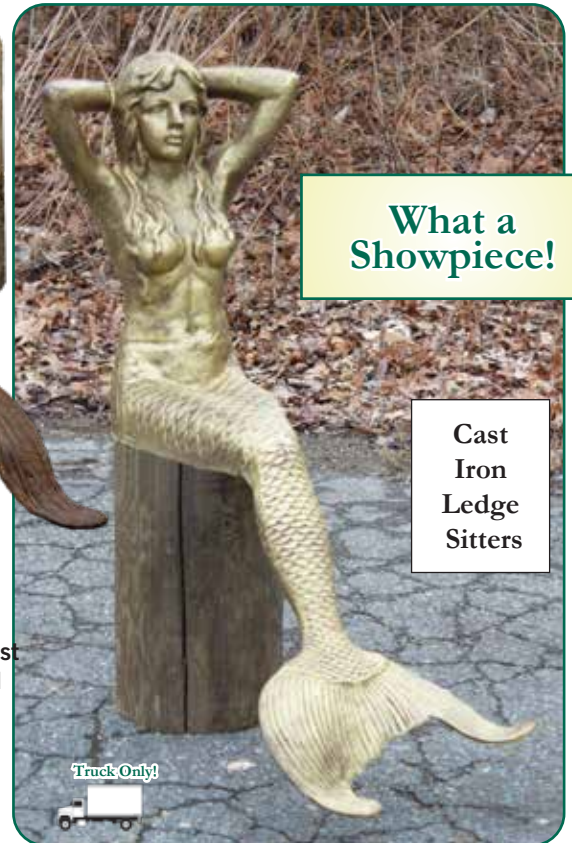

XL1031 GIANT
SITTING MERMAID - Rust
39"L x 14"W SIT 19"H
(3 cl.) (55 lbs.)

What a
Showpiece!

Cast
Iron
Ledge
Sitters

Truck Only!
Best Freight by
TRUCK
Pallet Load

XL1033 GIANT SITTING MERMAID - Gold
39"L x 14"W SIT 19"H (3 cl.) (55 lbs.)