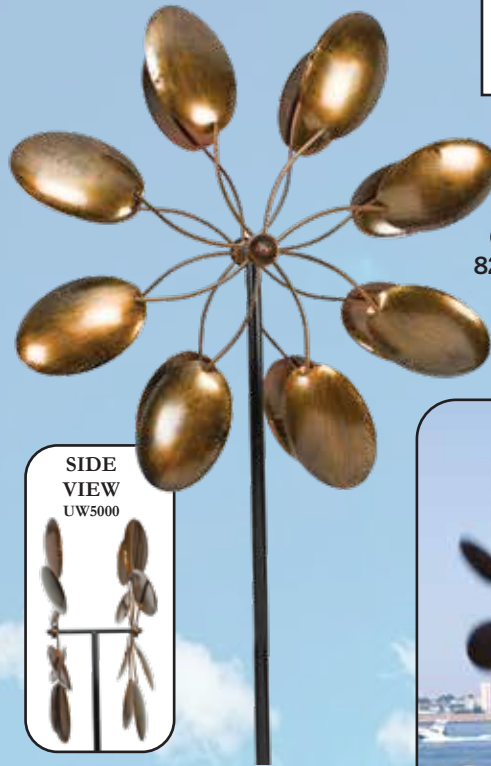

62" STAKE
82" OVERALL

SIDE
VIEW
UW5000

UW5001 WIND SPINNER STAKE
24"H x 24"W (4 cl.)

Verdigris
Copper
Finish

46" STAKE
74" OVERALL

UW5004 WIND SPINNER STAKE
24"H x 17"W (4 cl.)

Antique
Copper
Finish

UW5003 WIND SPINNER STAKE
28"H x 17"W (4 cl.)