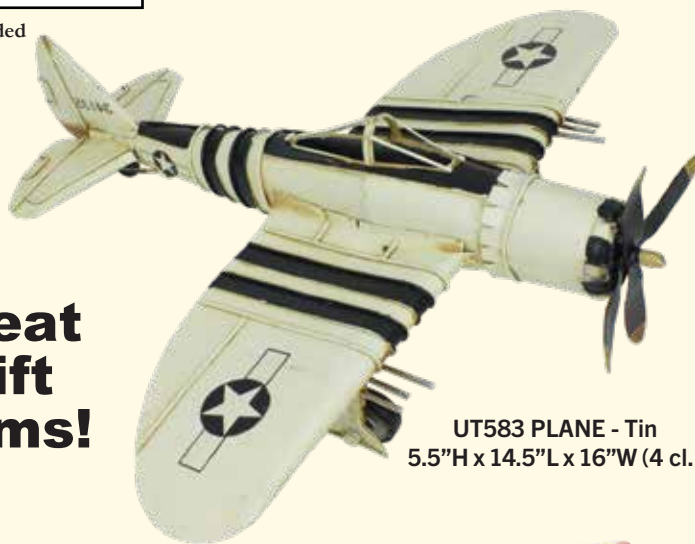

UT583 PLANE - Tin
5.5"H x 14.5"L x 16"W (4 cl.)

**Nicely
Done
Antique
Painting**