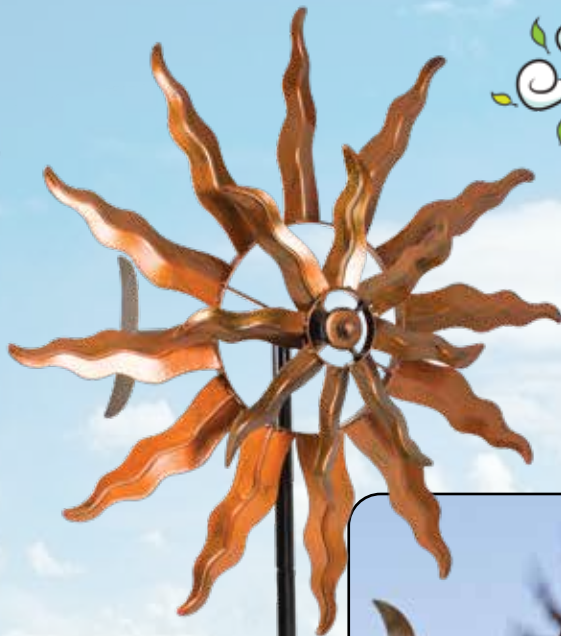

**Kinetic Wind
Sculptures
Made of Steel
with
a Powdered
Coating**

54" STAKE
75" OVERALL

**Durable Powder
Coated Steel
Very Popular**

UW5002 WIND SPINNER STAKE
24"H x 22"L x 22"W (4 cl.)
\$42.50 ea. 2 @ \$37.50 ea.