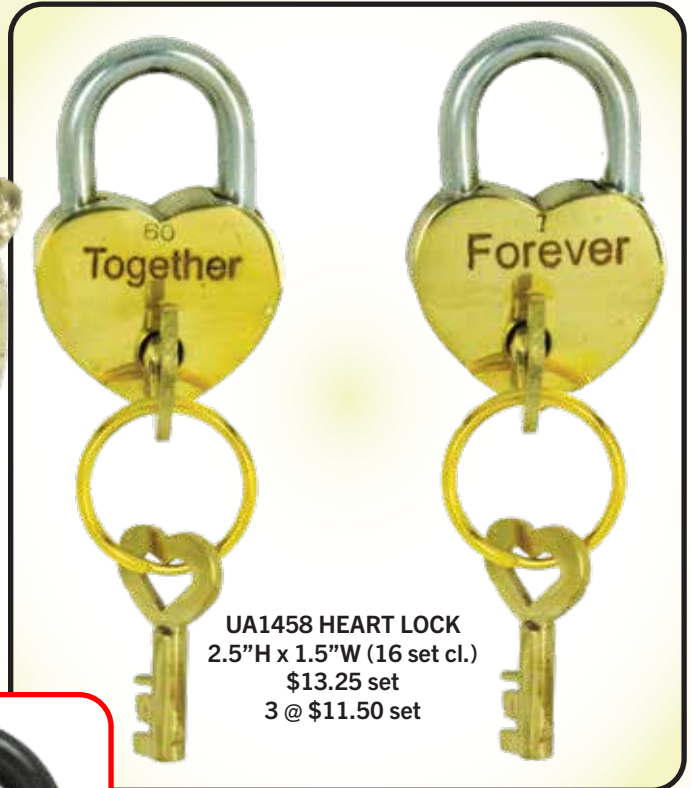

Skull
Lock

Lover's
Lock

UA1458 HEART LOCK
2.5"H x 1.5"W (16 set cl.)
$13.25 set
3 @ $11.50 set