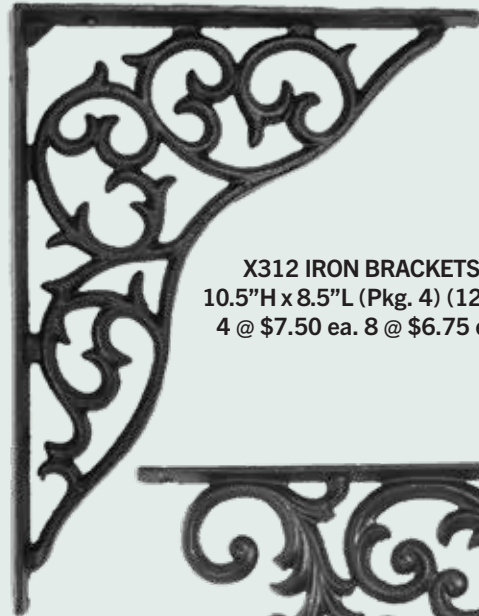

X312 IRON BRACKETS
10.5"H x 8.5"L (Pkg. 4) (12 cl.)
4 @ $7.50 ea. 8 @ $6.75 ea.