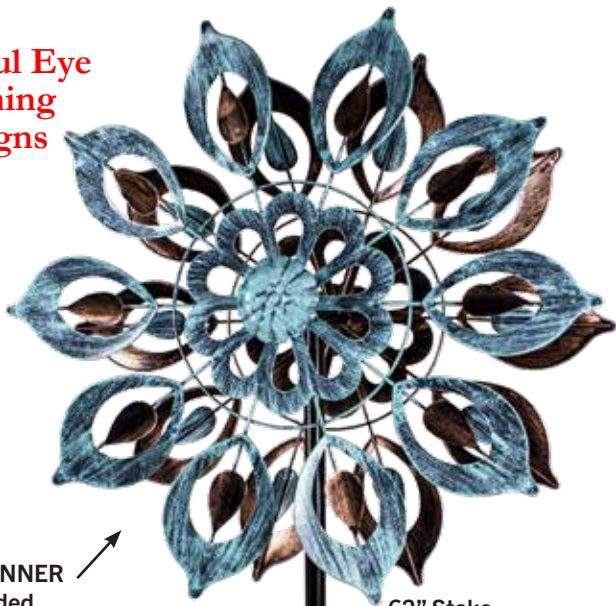

Wind Spinners

Beautiful Eye Catching Designs