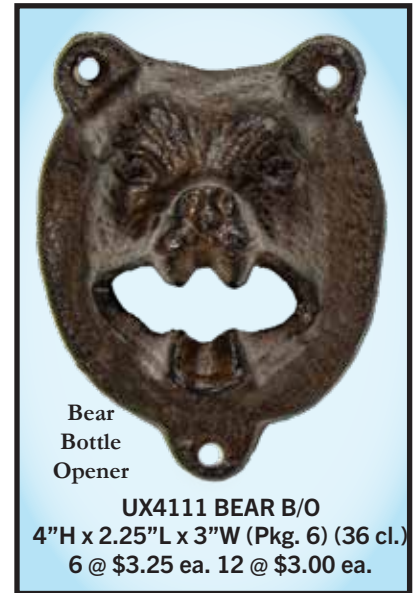

Bear
Bottle
Opener

Bears Sell Very Well