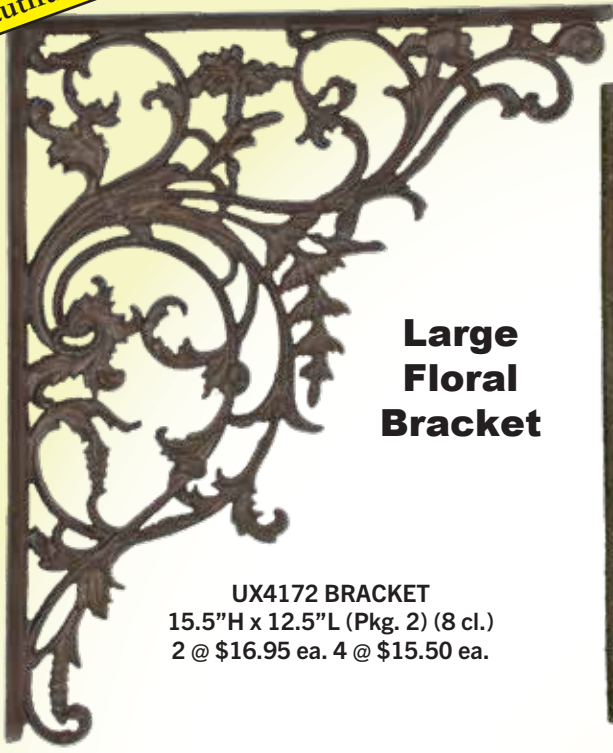

Beautiful!

**Large
Floral
Bracket**

UX4172 BRACKET
15.5"H x 12.5"L (Pkg. 2) (8 cl.)
2 @ $16.95 ea. 4 @ $15.50 ea.