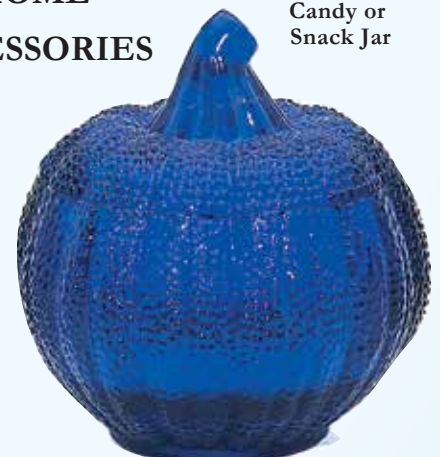

HOME
ACCESSORIES

G310 PUMPKIN JAR
5"H (18 cl.)
$4.75 ea. 6 @ $4.00 ea.