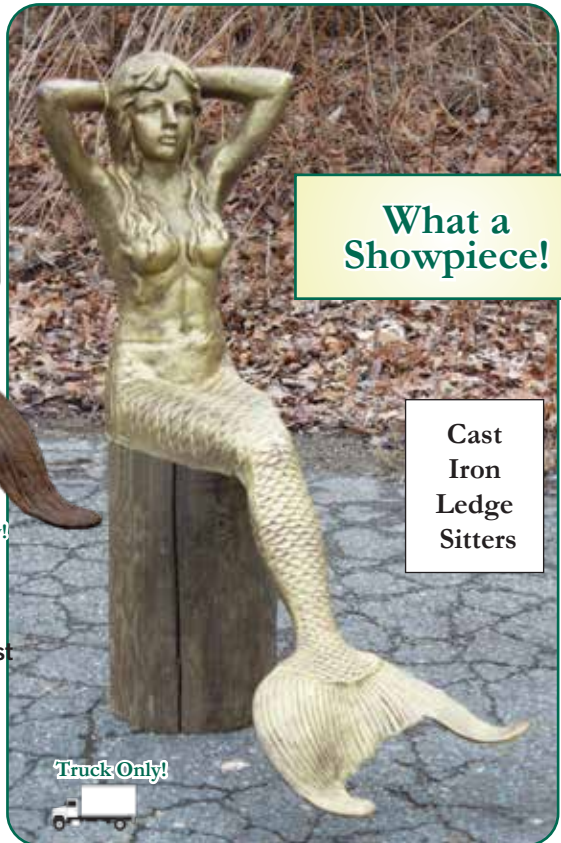

Truck Only!

**XL1031 GIANT
 SITTING MERMAID - Rust**
 39"L x 14"W SIT 19"H
 (3 cl.) (55 lbs.)
 \$169.50 ea.
 2 @ \$162.50 ea.

**What a
 Showpiece!**

**Cast
 Iron
 Ledge
 Sitters**

Truck Only!

XL1033 GIANT SITTING MERMAID - Gold
 39"L x 14"W SIT 19"H (3 cl.) (55 lbs.)
 \$169.50 ea. 2 @ \$162.50 ea.