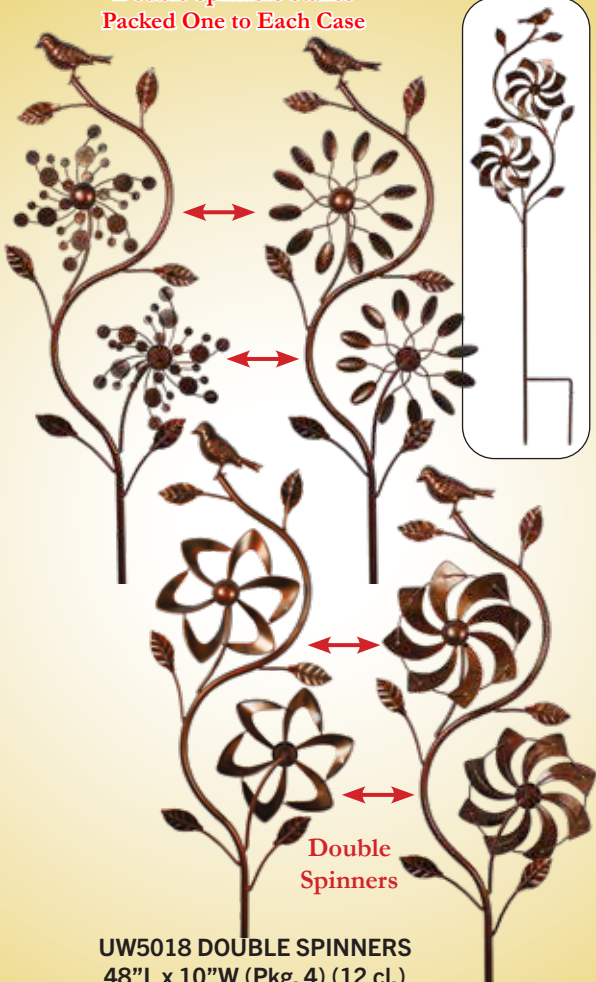

Double Spinners Stakes
Packed One to Each Case

Double Spinners

UW5018 DOUBLE SPINNERS
48"L x 10"W (Pkg. 4) (12 cl.)
4 @ $19.75 ea. 8 @ $18.50 ea.
(One Piece Stake)