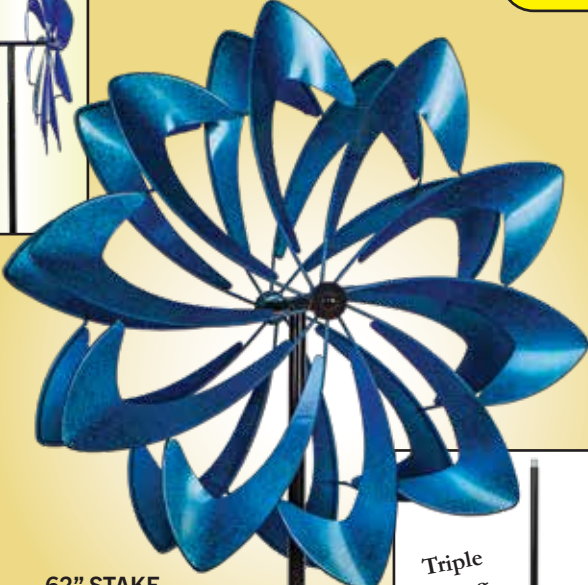

Wind Spinners

**Durable Powder Coated Steel
Very Popular**

62" STAKE
82" OVERALL
UW5024 SPINNER Blue
24"H x 24"W (4 cl.)
$55.00 ea.
2 @ $49.50 ea.