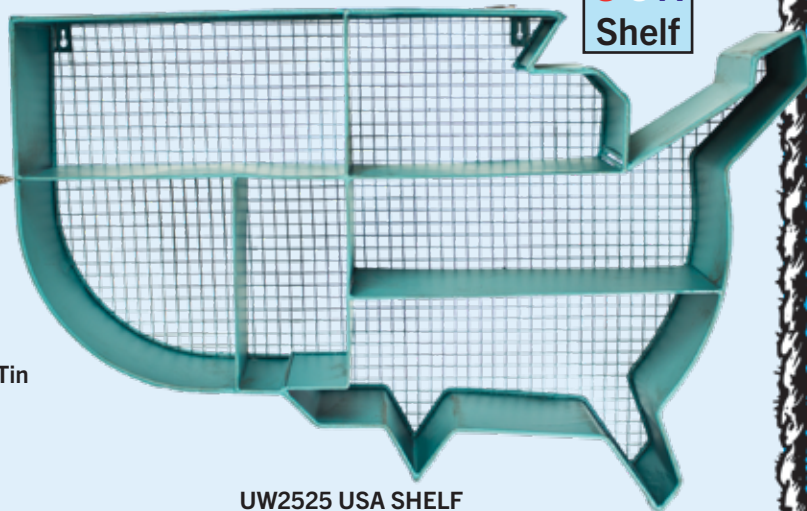

UW2525 USA SHELF
19"L x 28.5"W x 5.25"H (Pkg. 2) (6 cl.)
2 @ $39.50 ea. 4 @ $35.00 ea.