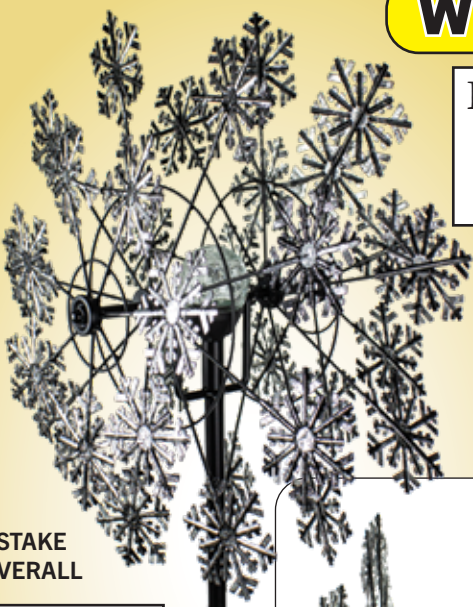

Great Detail!

Wind Spinners

High Quality
You'll Like
This Finish

60" STAKE
84" OVERALL

W5014
Stake
Bottom

UW5014 WIND SPINNER STAKE
24"H x 24"W (4 cl.)
\$55.00 ea. 2 @ \$49.50 ea.

58" STAKE
82" OVERALL

Triple
Prong
Stake