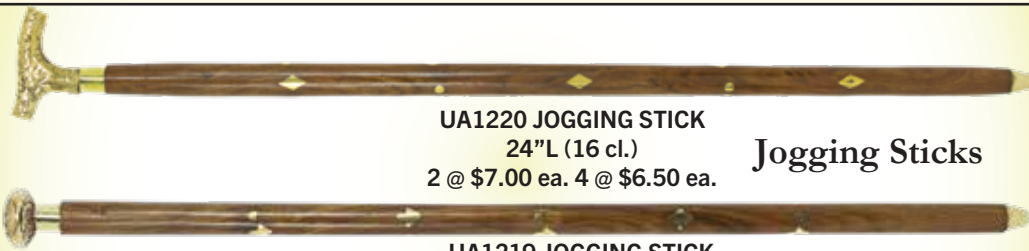

UA1220 JOGGING STICK
24"L (16 cl.)
2 @ $7.00 ea. 4 @ $6.50 ea. **Jogging Sticks**

UA1219 JOGGING STICK
24"L (16 cl.)
2 @ $7.00 ea. 4 @ $6.50 ea.