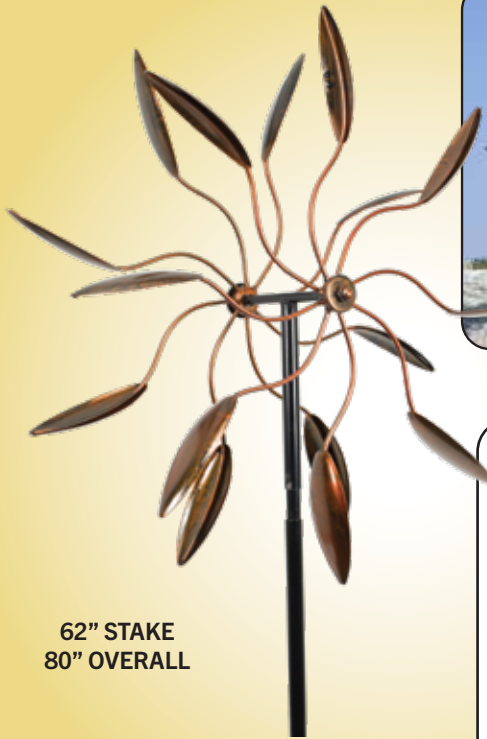

62" STAKE
80" OVERALL

UW5000 WIND SPINNER STAKE
24"H x 24"W (4 cl.)
$47.50 ea. 2 @ $41.50 ea.