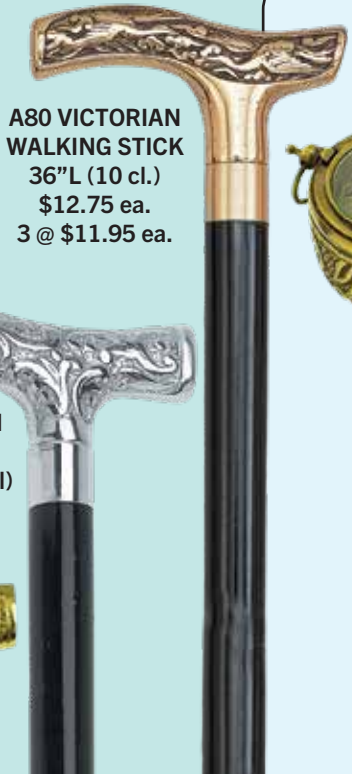

Walking Stick with
Solid Brass Head

UA1213 LION
WALKING STICK
34" L (10 cl.)
\$15.75 ea.
2 @ \$13.75 ea.

A80 VICTORIAN
WALKING STICK
36" L (10 cl.)
\$12.75 ea.
3 @ \$11.95 ea.

A1063 VICTORIAN
WALKING STICK
36" L (10 cl.) (Nickel)
\$13.25 ea.
3 @ \$12.50 ea.