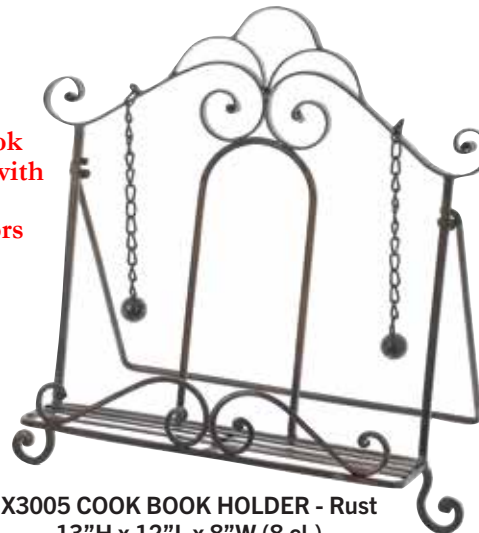

X3005 COOK BOOK HOLDER - Rust
13"H x 12"L x 8"W (8 cl.)
$13.50 ea. 4 @ $11.25 ea.