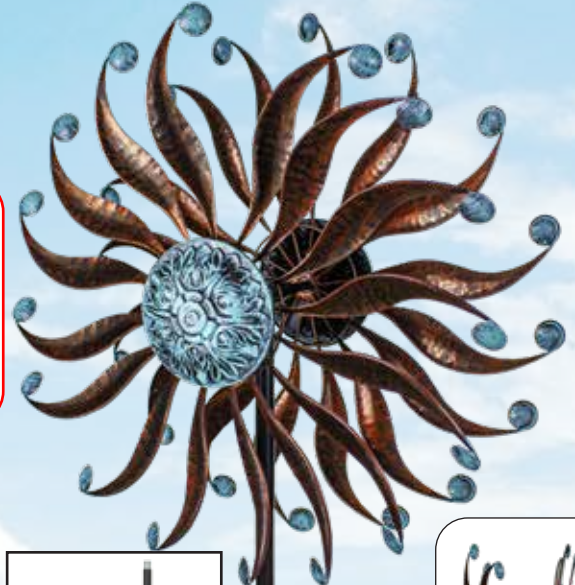

**Kinetic Wind
Sculptures
Made of Steel
with
a Powdered
Coating**

54" STAKE
75" OVERALL

**Durable Powder
Coated Steel
Very Popular**

UW5002 WIND SPINNER STAKE
24"H x 22"L x 22"W (4 cl.)
\$42.50 ea. 2 @ \$37.50 ea.