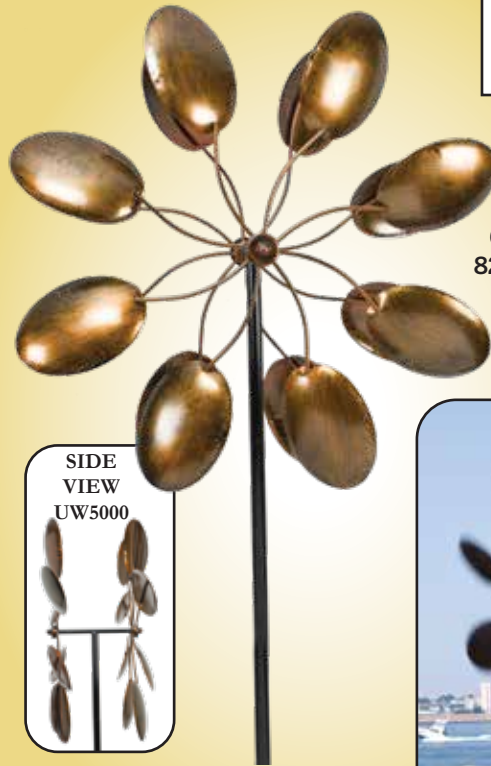

62" STAKE
82" OVERALL

SIDE
VIEW
UW5000

UW5001 WIND SPINNER STAKE
24"H x 24"W (4 cl.)
\$47.50 ea. 2 @ \$42.50 ea.

Verdigris
Copper
Finish

46" STAKE
74" OVERALL

UW5004 WIND SPINNER STAKE
24"H x 17"W (4 cl.)
\$59.50 ea. 2 @ \$52.50 ea.