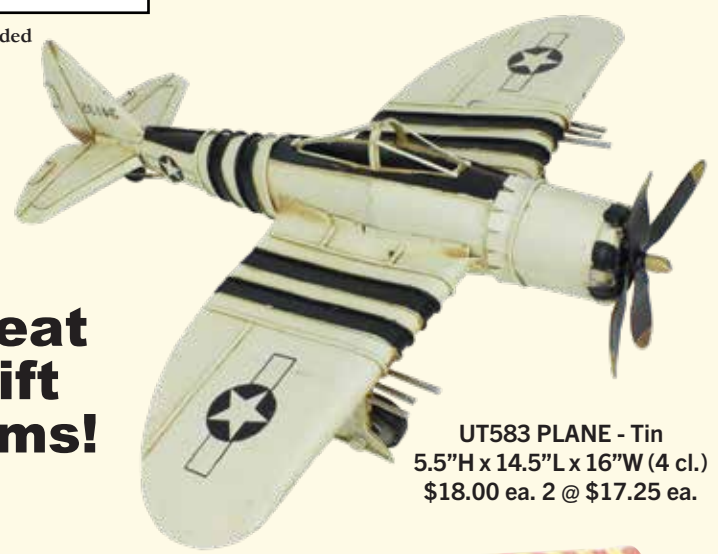

Keep an Eye on Small Items!

Items Not Included

T516 FIGHTER PLANE - Green
5"H x 14.5"L x 16"W (4 cl.)
\$17.50 ea.

Popular Selling Planes

Great Gift Items!

UT583 PLANE - Tin
5.5"H x 14.5"L x 16"W (4 cl.)
\$18.00 ea. 2 @ \$17.25 ea.