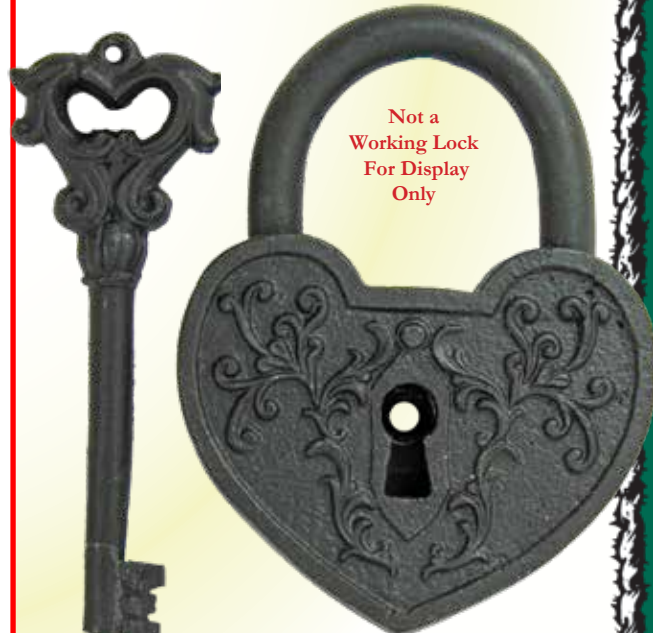

UA1419 HEART LOCK
4.25"H x 3"W (12 cl.)
\$17.25 ea. 2 @ \$16.50 ea.

Skull
Lock

UX4715 SKULL LOCK - Iron
4"H x 2.5"W (24 cl.)
\$7.95 ea. 3 @ \$7.25 ea.

Lover's
Lock

Decorative Only!

Not a
Working Lock
For Display
Only