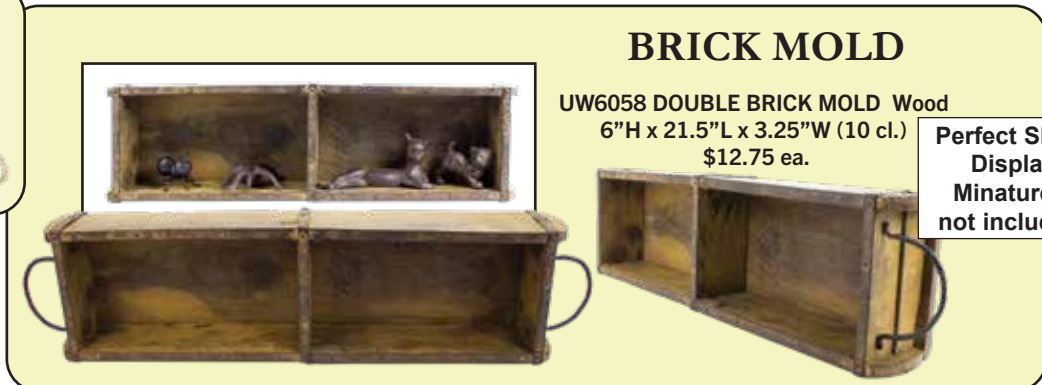

BRICK MOLD
UW6058 DOUBLE BRICK MOLD Wood
 6"H x 21.5"L x 3.25"W (10 cl.)
 \$12.75 ea.

Perfect Shop Display Minatures not included

Extra Large Clocks

UW2605 FARMER'S MARKET CLOCK - Galvanized
32" Dia. (4 cl.)
\$55.00 ea. 2 @ \$53.50 ea.