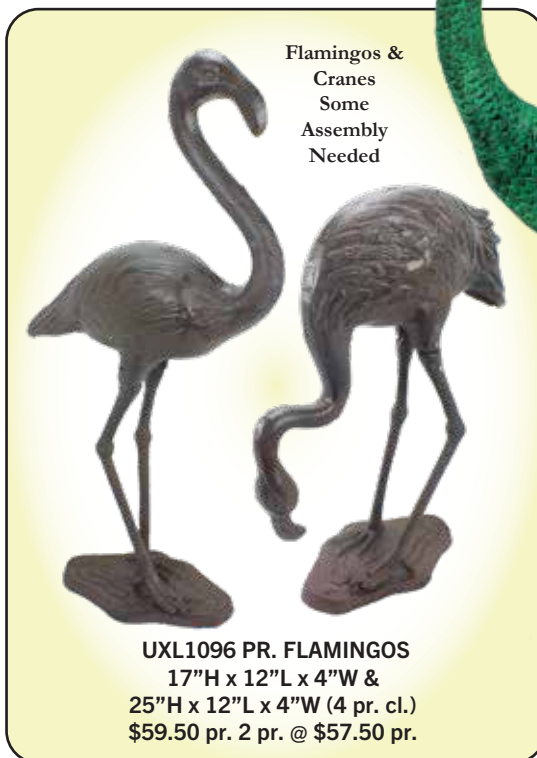

Flamingos & Cranes
Some Assembly Needed

UXL1096 PR. FLAMINGOS
17"H x 12"L x 4"W &
25"H x 12"L x 4"W (4 pr. cl.)
$59.50 pr. 2 pr. @ $57.50 pr.