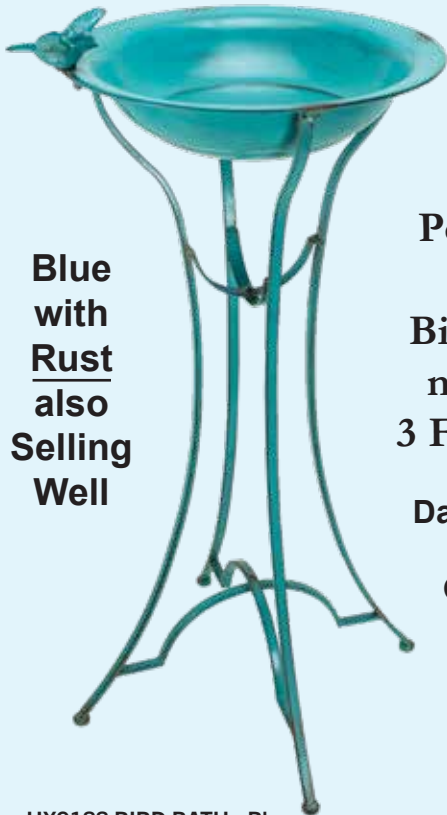

UX9268 BIRD BATH - Dark Rust
34"H x 17"L x 15"Dia. (Pkg. 2) (6 cl.)
2 @ $31.00 ea. 4 @ $29.50 ea.

**GARDEN
BIRD BATHS**

UX9188 BIRD BATH - Blue
34"H x 17"L x 15"Dia. (Pkg. 2) (6 cl.)
2 @ $31.00 ea. 4 @ $29.50 ea.