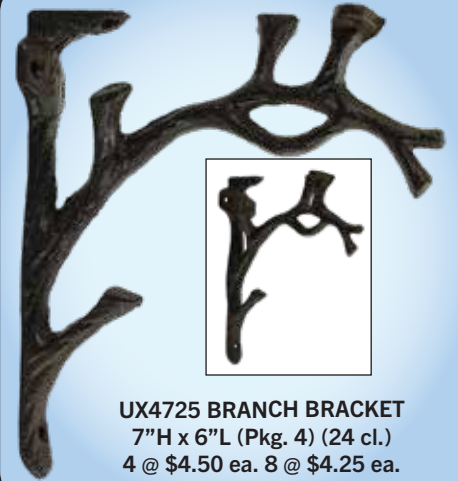

UPPER DECK® LTD.

**Pewter
Good
Detail!**

**Tree Branch
Hook with Birds-**

UH482 BIRD HOOK - Pewter
3.5"H x 3"W (Pkg. 4) (48 cl.)
4 @ \$3.95 ea. 8 @ \$3.55 ea.

**Tree
Branch
Hook**

UX4157 TREE HOOK - Rust
7.5"H x 3.75"W (Pkg. 6) (36 cl.)
6 @ \$3.25 ea. 12 @ \$3.00 ea.