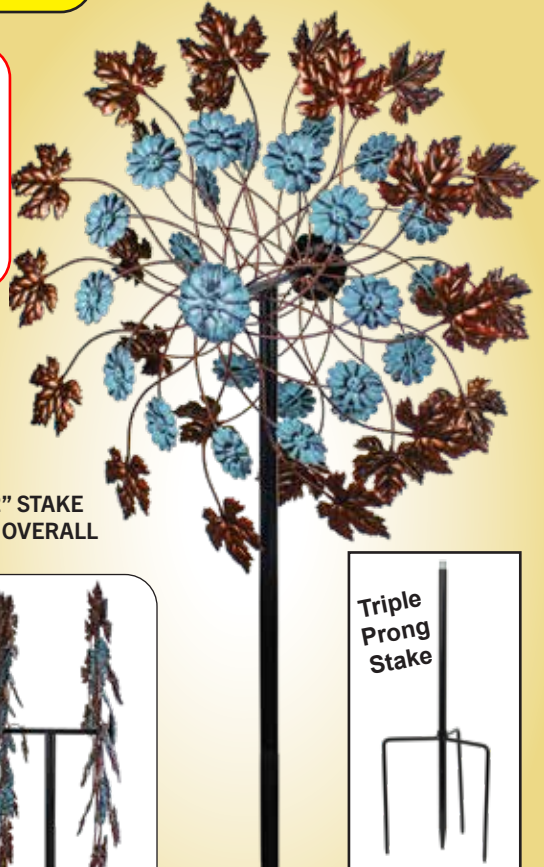

56" STAKE
80" OVERALL

UW5017 WIND SPINNER
24"H x 10"W (4 cl.)
\$55.50 ea.
2 @ \$49.50 ea.

SIDE VIEW
UW-5017

**Kinetic Wind Sculptures
Made of Steel
with
a Powdered
Coating**

52" STAKE
74" OVERALL

SIDE VIEW