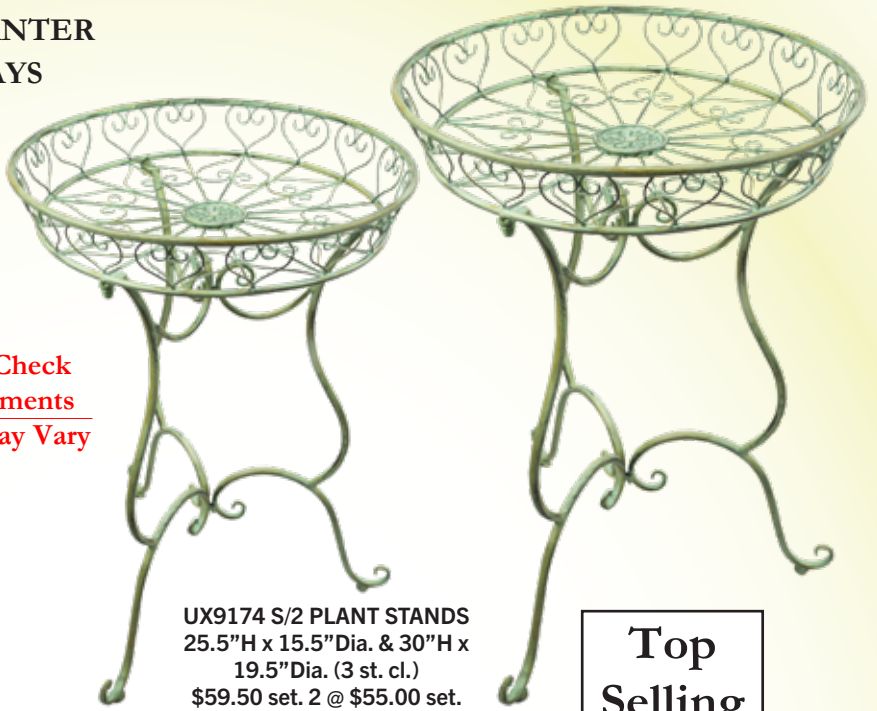

UX9174 S/2 PLANT STANDS
25.5"H x 15.5"Dia. & 30"H x
19.5"Dia. (3 st. cl.)
$59.50 set. 2 @ $55.00 set.

**Top
Selling
Design**