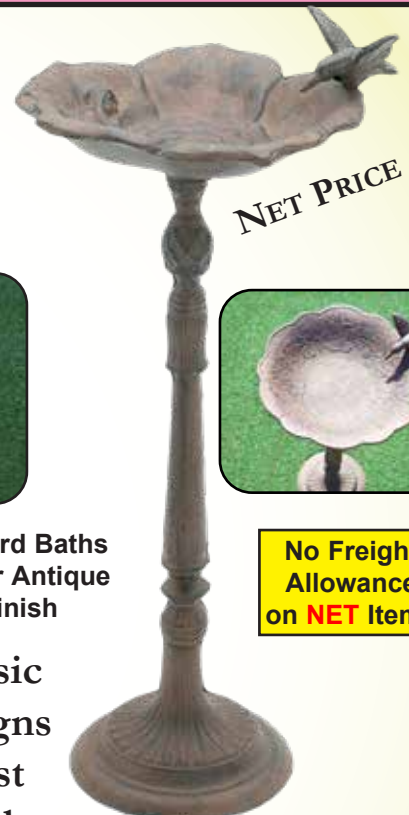

UX4296 SUNFLOWER BIRDBATH
21"H x 7.5"Dia. (6 cl.)
$17.50 ea. 2 @ $15.75 ea.

NET PRICE

**No Freight
Allowance
on NET Items**

X1002 BIRDBATH - Rust
24"H x 10"W
$23.75 ea. **NET**
(10 lbs.)