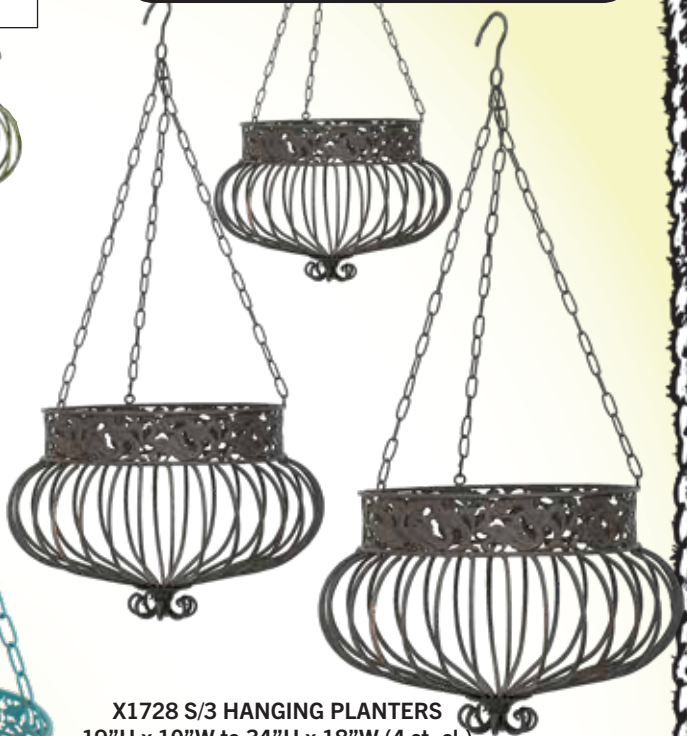

**Very Popular Baskets
in Rust & Antique White Finish**