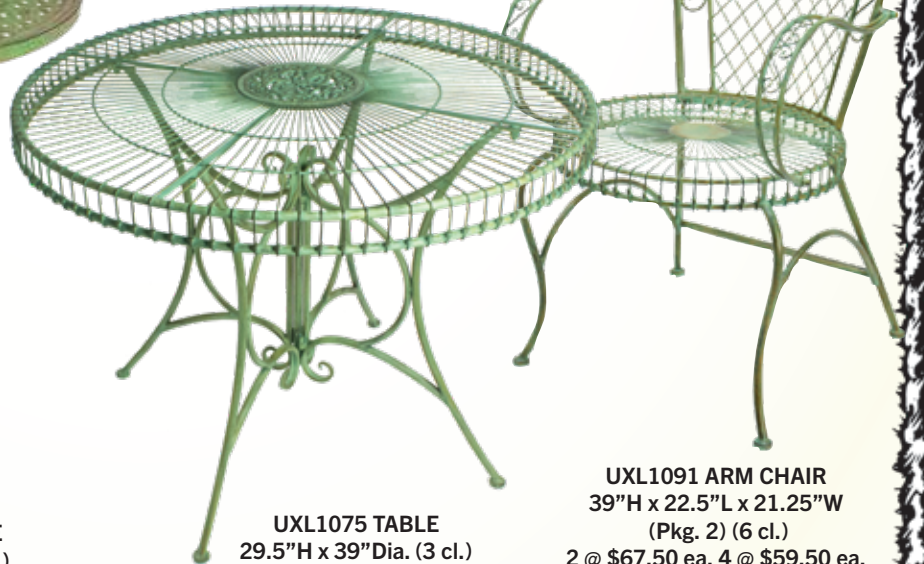

UDXL212 BAR TABLE
42"H x 27.5"Dia. (3 cl.)
$72.50 ea. 2 @ $69.50 ea.

UXL1075 TABLE
29.5"H x 39"Dia. (3 cl.)
$155.00 ea. 2 @ $145.00 ea.

UXL1091 ARM CHAIR
39"H x 22.5"L x 21.25"W
(Pkg. 2) (6 cl.)
2 @ $67.50 ea. 4 @ $59.50 ea.

UPPER DECK® LTD.