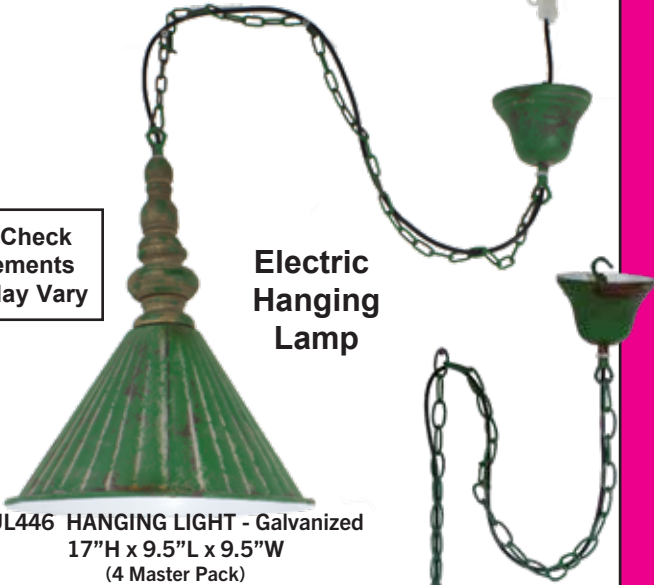

Electric Hanging Lamp

UL446 HANGING LIGHT - Galvanized
17"H x 9.5"L x 9.5"W
(4 Master Pack)
2 @ $22.50 ea. **NET**

Distressed Finish Great!