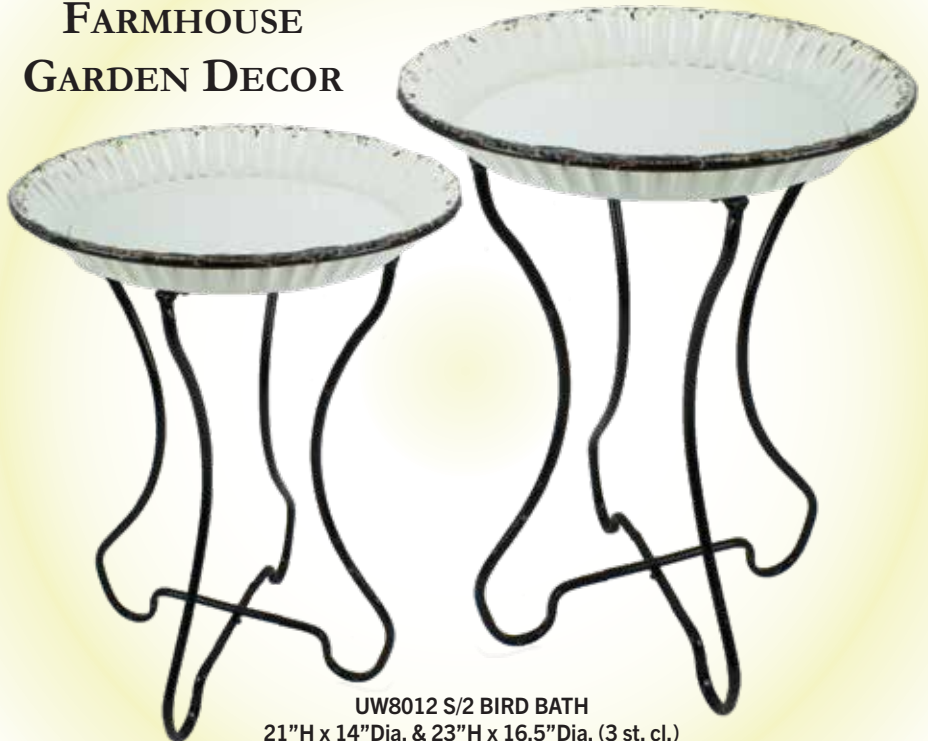

POPULAR BIRDBATHS

**Always Check
Measurements
Photos May Vary**

UW8003 BIRD BATH
30"H x 16.5"Dia. (Pkg. 2) (6 cl.)
2 @ \$19.75 ea. 4 @ \$19.25 ea.

**FARMHOUSE
GARDEN DECOR**

UW8012 S/2 BIRD BATH
21"H x 14"Dia. & 23"H x 16.5"Dia. (3 st. cl.)
\$46.75 set 2 @ \$44.50 set