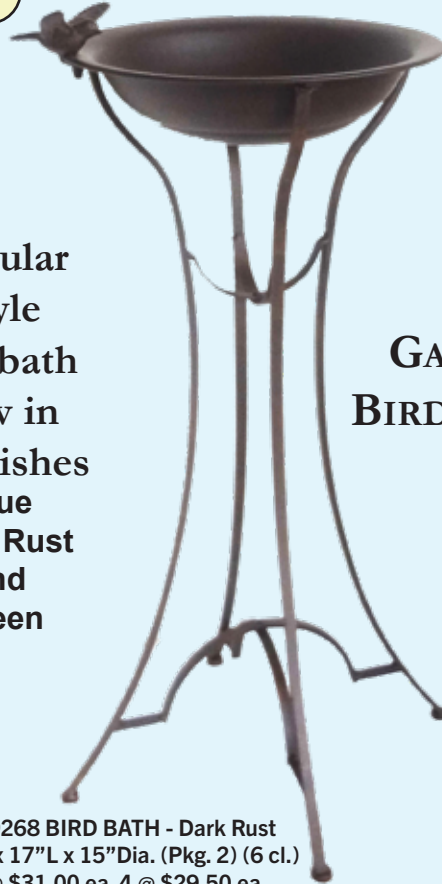

UX9268 BIRD BATH - Dark Rust
34"H x 17"L x 15"Dia. (Pkg. 2) (6 cl.)
2 @ $31.00 ea. 4 @ $29.50 ea.