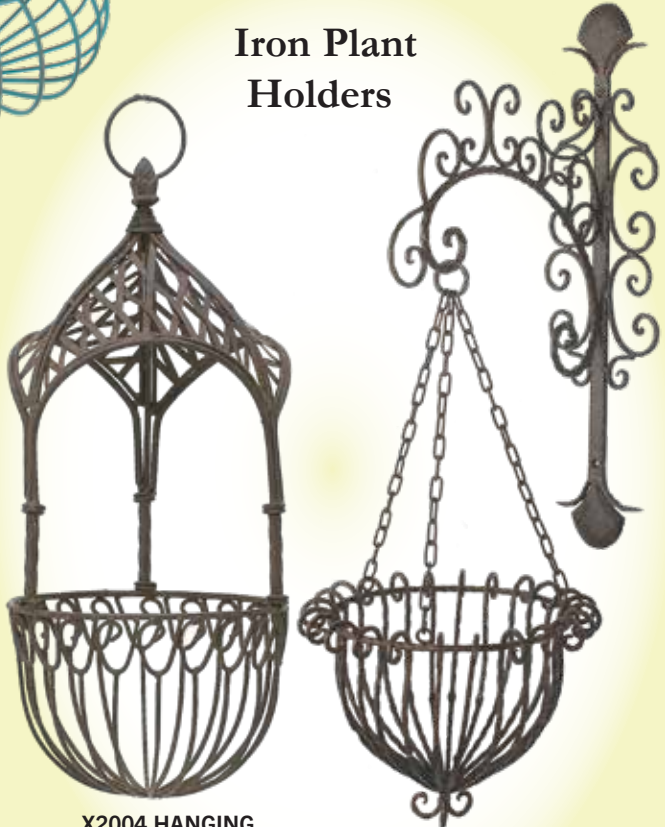

**Iron Plant
Holders**

**X2004 HANGING
PLANT HOLDER**
25"H x 11"Dia. (4 cl.)
$34.50 ea.

**X2040 HANGING
BASKET W/ BRACKET**
33"H x 18"L x 12"Dia. (8 cl.)
$29.50 ea. 4 @ $27.50 ea.