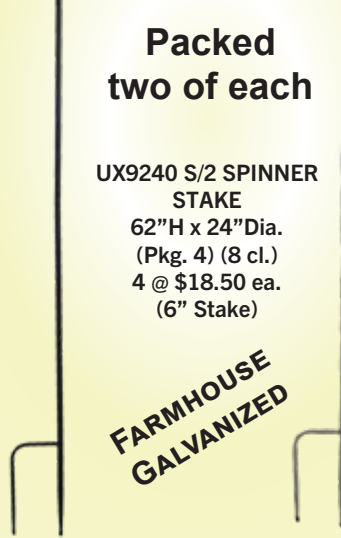

**Packed
two of each**

**UX9240 S/2 SPINNER
STAKE**
62"H x 24"Dia.
(Pkg. 4) (8 cl.)
4 @ $18.50 ea.
(6" Stake)

**FARMHOUSE
GALVANIZED**