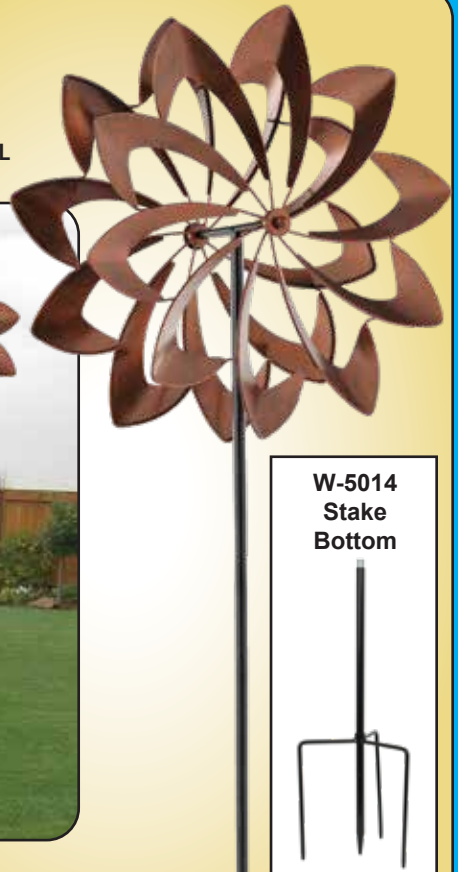

60" STAKE
84" OVERALL

UW5014 WIND SPINNER STAKE
24"H x 24"W (4 cl.)
$55.00 ea. 2 @ $49.50 ea.

W-5014
Stake
Bottom