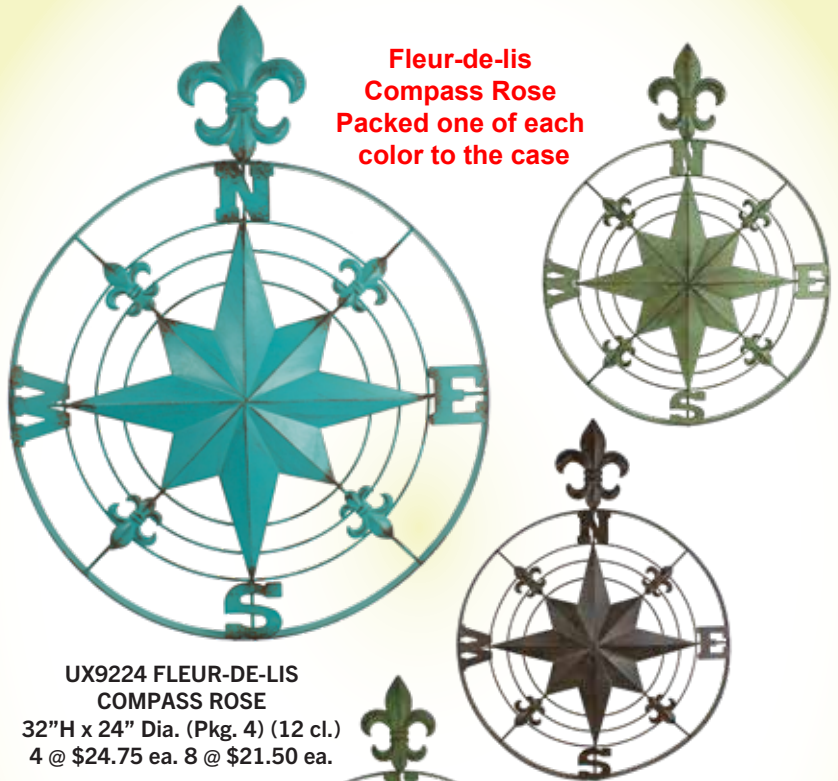

Truck Orders Only!

Compasses Sell!

UPPER DECK, LTD.

Compass Rose Good Sellers!

All 18"
Diameter

UW2629
STAR W/ RING
18" Dia.
(Pkg. 4) (12 cl.)
4 @ \$8.75 ea.
8 @ \$7.75 ea.

Fleur-de-lis
Compass Rose
Packed one of each
color to the case