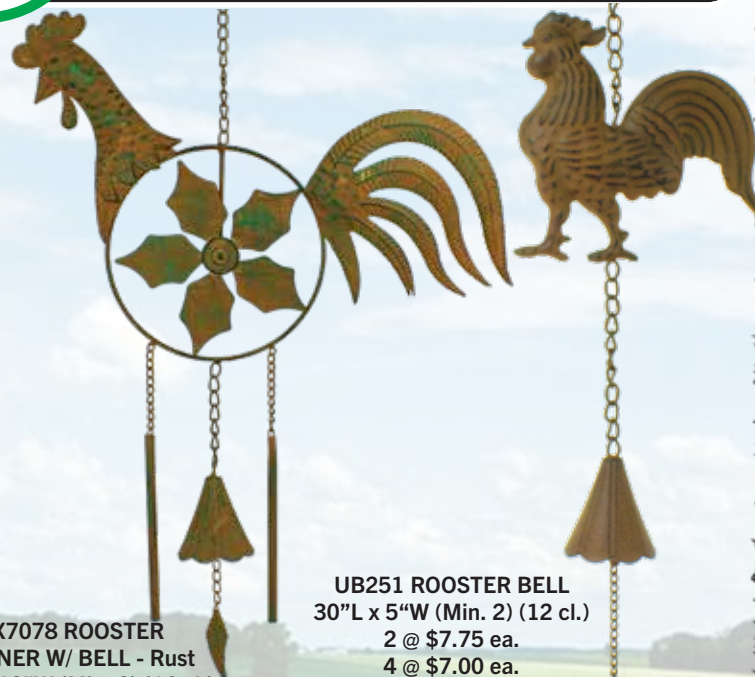

UX7078 ROOSTER SPINNER W/ BELL - Rust
23"L x 18"W (Min. 2) (16 cl.)
2 @ $11.75 ea. 4 @ $10.75 ea.

UB251 ROOSTER BELL
30"L x 5"W (Min. 2) (12 cl.)
2 @ $7.75 ea.
4 @ $7.00 ea.

UPPER DECK® LTD.