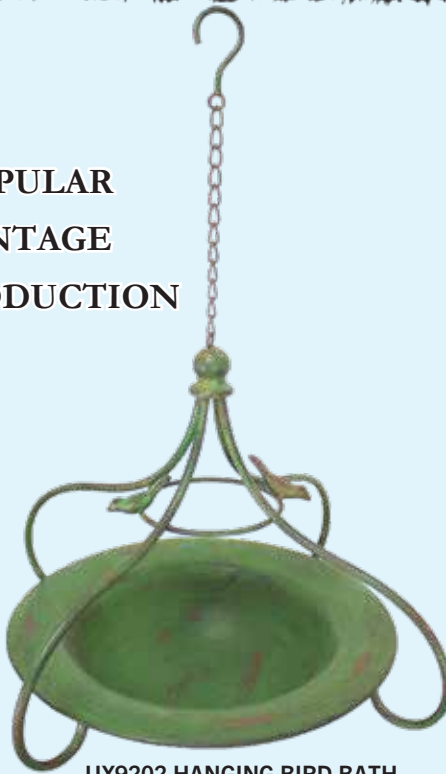

UX9202 HANGING BIRD BATH
24"H x 18" Dia. (Pkg. 4) (8 cl.)
4 @ $16.50 ea.