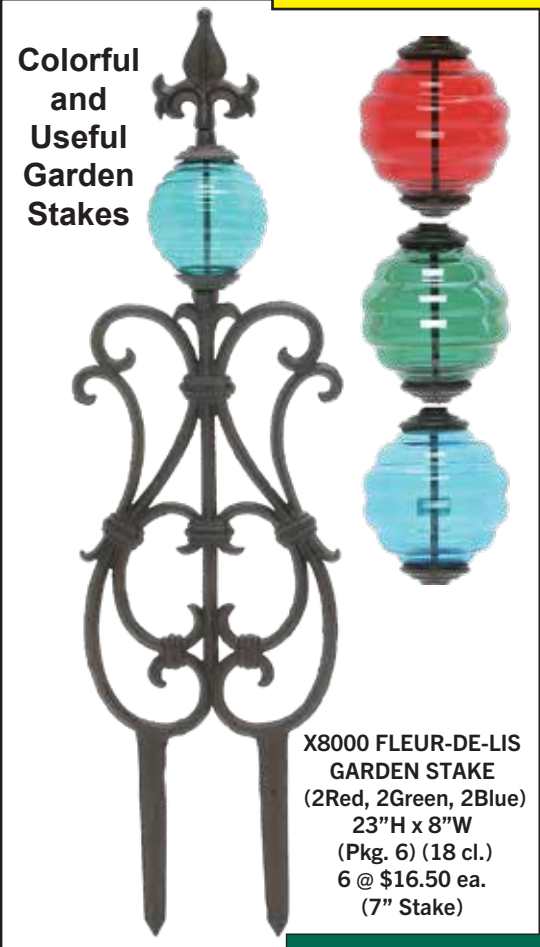

All Our Garden Stakes Sell Well

Colorful and Useful Garden Stakes

X8000 FLEUR-DE-LIS GARDEN STAKE
(2Red, 2Green, 2Blue)
23"H x 8"W
(Pkg. 6) (18 cl.)
6 @ $16.50 ea.
(7" Stake)