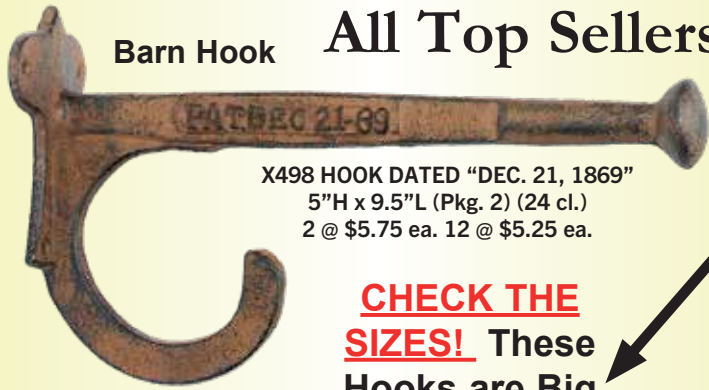

Barn Hook

All Top Sellers

X498 HOOK DATED "DEC. 21, 1869"
5"H x 9.5"L (Pkg. 2) (24 cl.)
2 @ $5.75 ea. 12 @ $5.25 ea.

CHECK THE SIZES! These Hooks are Big and EyeCatching

These Sell!
Hard to Find in the Retail Market