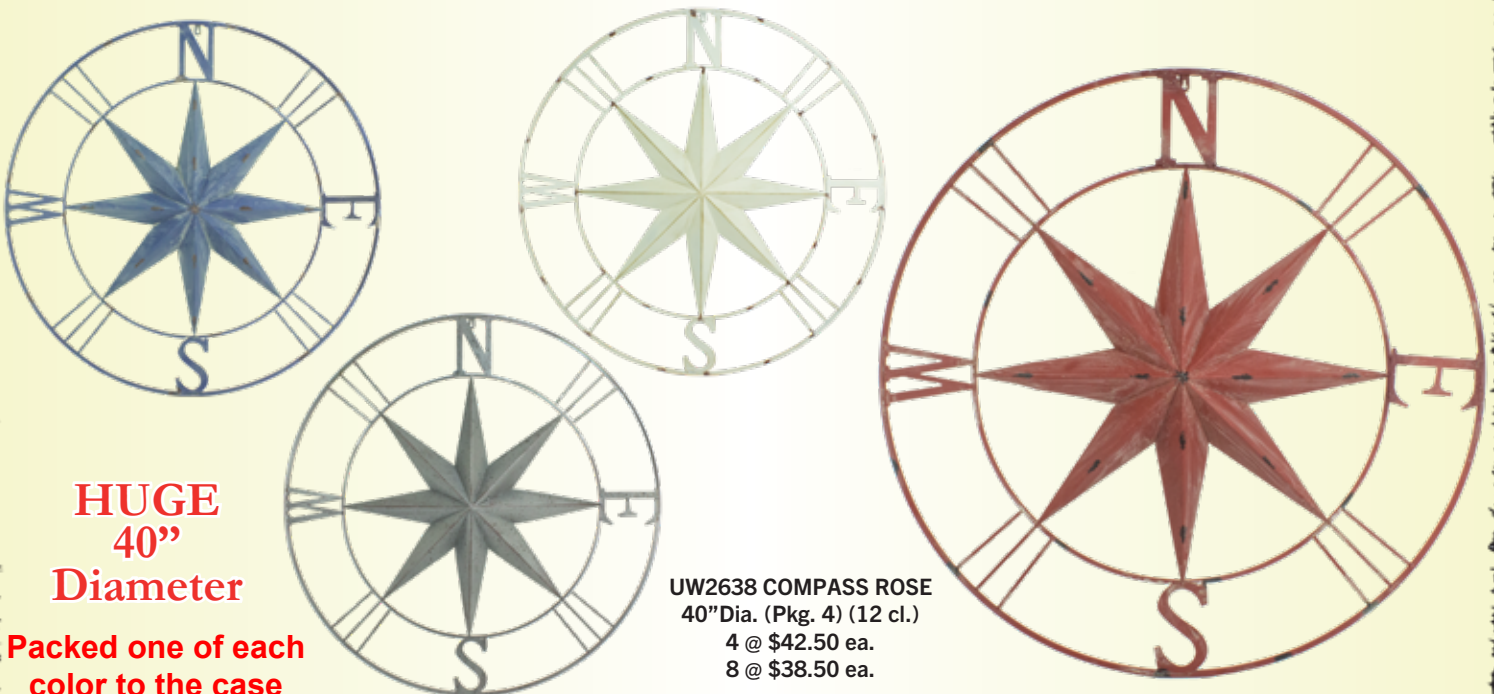

HUGE
40"
Diameter

Packed one of each
color to the case

UW2638 COMPASS ROSE
40" Dia. (Pkg. 4) (12 cl.)
4 @ $42.50 ea.
8 @ $38.50 ea.