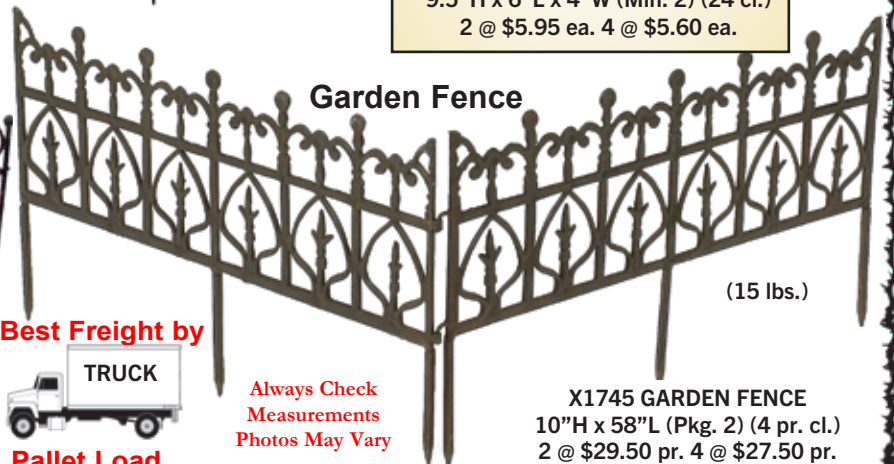

Garden Fence

(15 lbs.)

Best Freight by

Pallet Load

**Always Check
Measurements
Photos May Vary**

X1745 GARDEN FENCE
10"H x 58"L (Pkg. 2) (4 pr. cl.)
2 @ $29.50 pr. 4 @ $27.50 pr.

UPPER DECK® LTD.