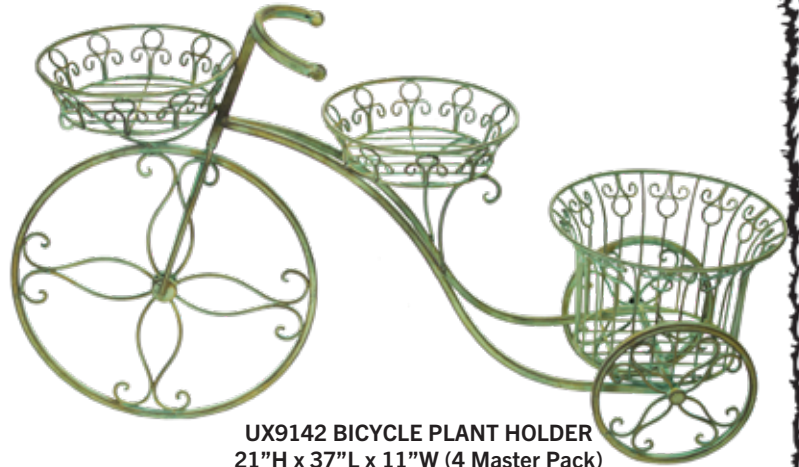

UX9142 BICYCLE PLANT HOLDER
21"H x 37"L x 11"W (4 Master Pack)
2 @ $39.50 ea. **NET**

No Freight
Allowance
on **NET** Items