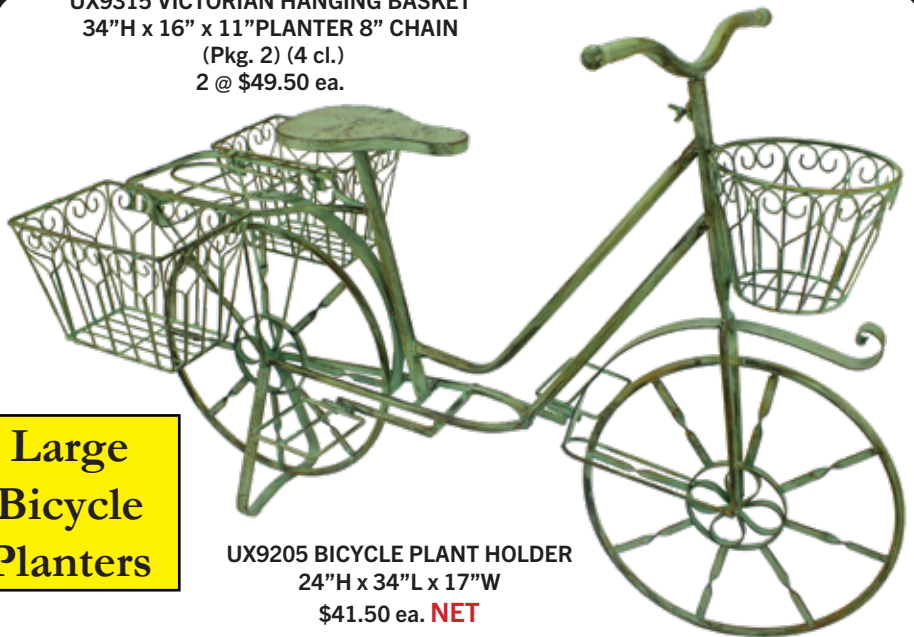

**Large
Bicycle
Planters**

UX9205 BICYCLE PLANT HOLDER
24"H x 34"L x 17"W
$41.50 ea. **NET**