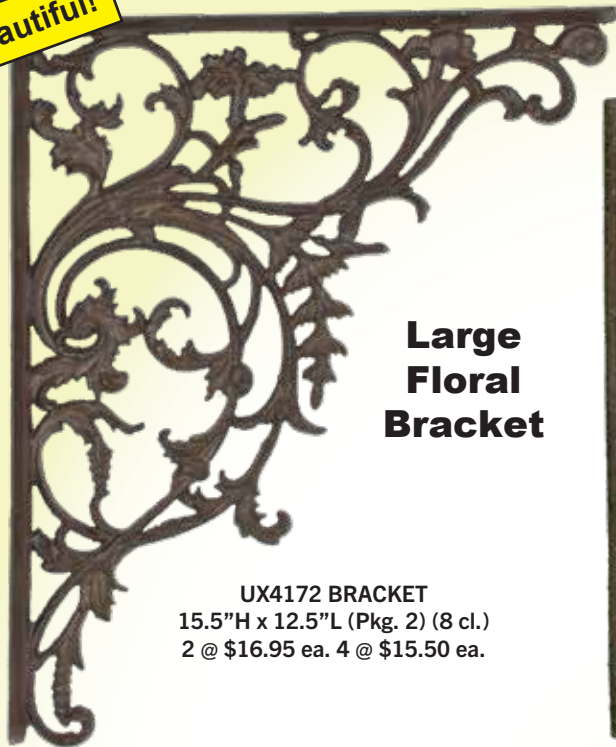

Beautiful!

Large Floral Bracket

UX4172 BRACKET
15.5"H x 12.5"L (Pkg. 2) (8 cl.)
2 @ $16.95 ea. 4 @ $15.50 ea.