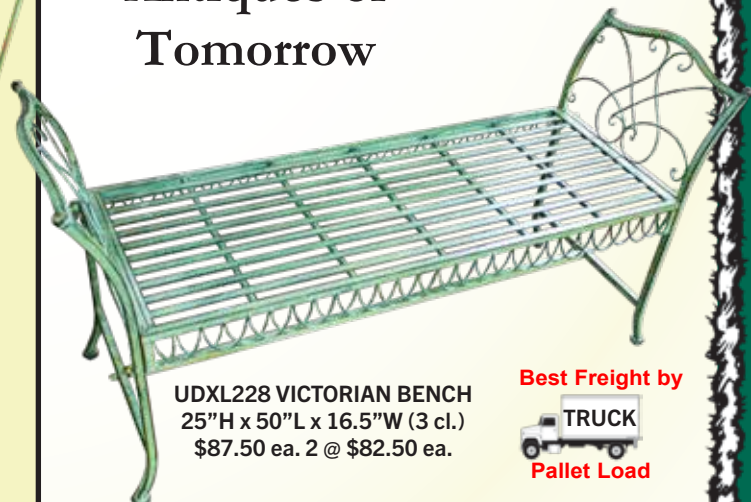

Antiques of
Tomorrow

UDXL228 VICTORIAN BENCH
25"H x 50"L x 16.5"W (3 cl.)
$87.50 ea. 2 @ $82.50 ea.

Best Freight by
 TRUCK
Pallet Load