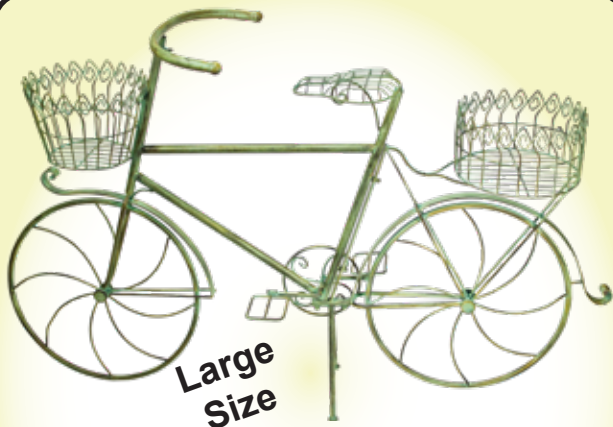

**CHAIR PLANTERS
SOLD AT A "NET"
LOW PRICE**

Large
Size!

Good
Seller

UX7072 CHAIR PLANTER
28"H x 14"L x 14"W (4 Master Pack)
4 @ \$16.75 ea. **NET**

**Large
Size**

UDXL127 BICYCLE PLANT HOLDER
33"H x 51"L x 17"W
\$67.50 ea. 2 @ \$64.50 ea. **NET**
Shown Smaller