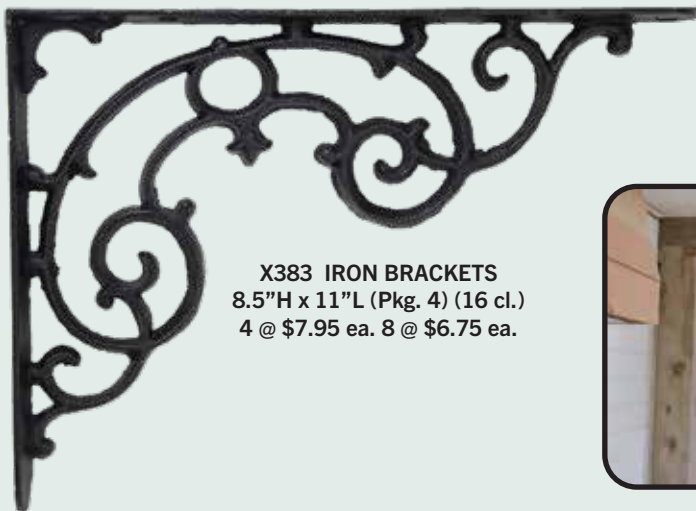

X383 IRON BRACKETS
8.5"H x 11"L (Pkg. 4) (16 cl.)
4 @ $7.95 ea. 8 @ $6.75 ea.