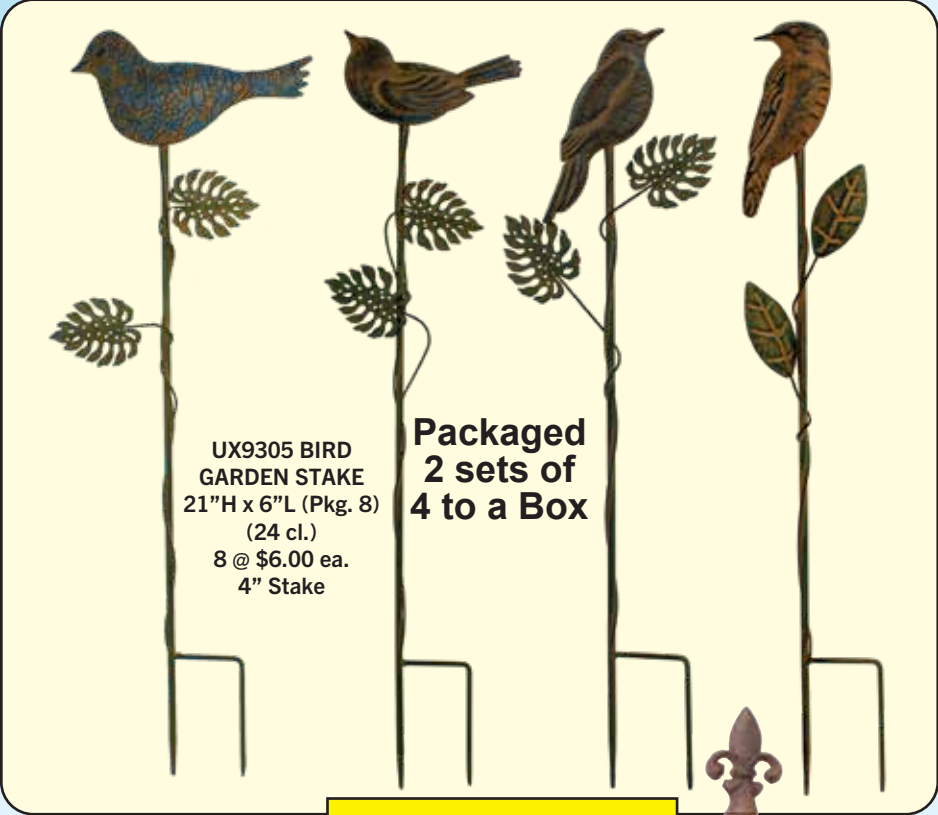

UX9305 BIRD GARDEN STAKE
21"H x 6"L (Pkg. 8)
(24 cl.)
8 @ $6.00 ea.
4" Stake

2 sets of 4 to a Box