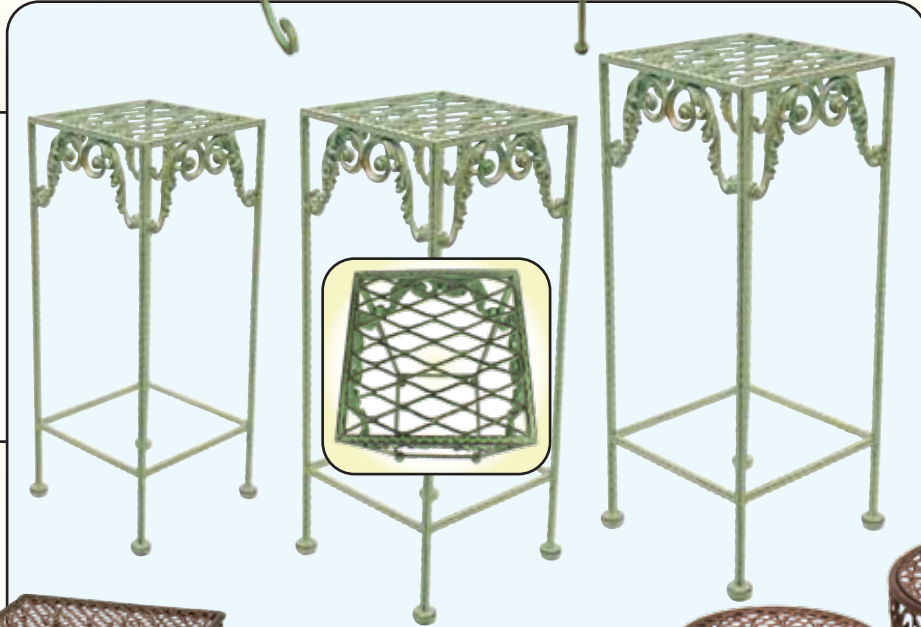

X2100 S/3 SQ. PLANTERS
20.5"H x 8"L x 8"W to
28.5"H x 12"L x 12"W (3 st. cl.)
$67.50 set 2 st. @ $62.50 set