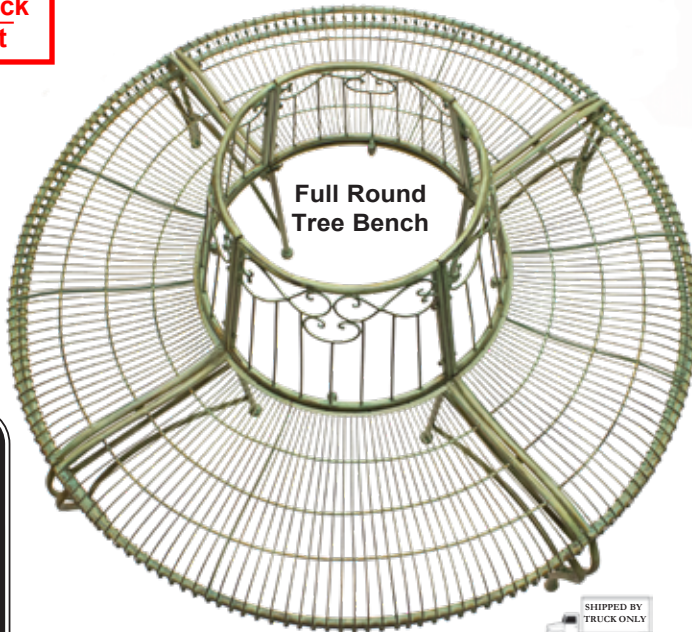

**Large
Decorative
Pieces**

Great Dark Green
with Rust Finish
Very Popular

Full Round
Tree Bench

UXL1065 TREE BENCH
30"H x 55"Dia. x 16"Dia. (3 cl.)
$215.00 ea.