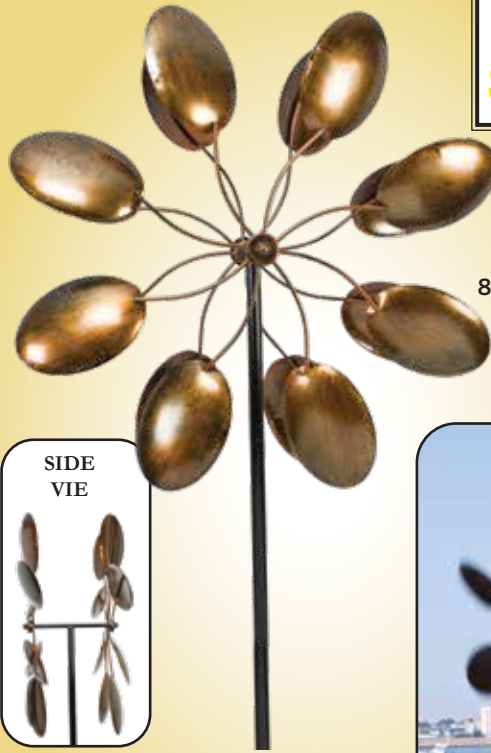

62" STAKE
82" OVERALL

SIDE
VIEW

UW5001 WIND SPINNER STAKE
24"H x 24"W (4 cl.)
\$47.50 ea. 2 @ \$42.50 ea.

Verdigris
Copper
Finish

46" STAKE
74" OVERALL

UW5004 WIND SPINNER
STAKE
24"H x 17"W (4 cl.)
\$59.50 ea, 2 @ \$52.50 ea.