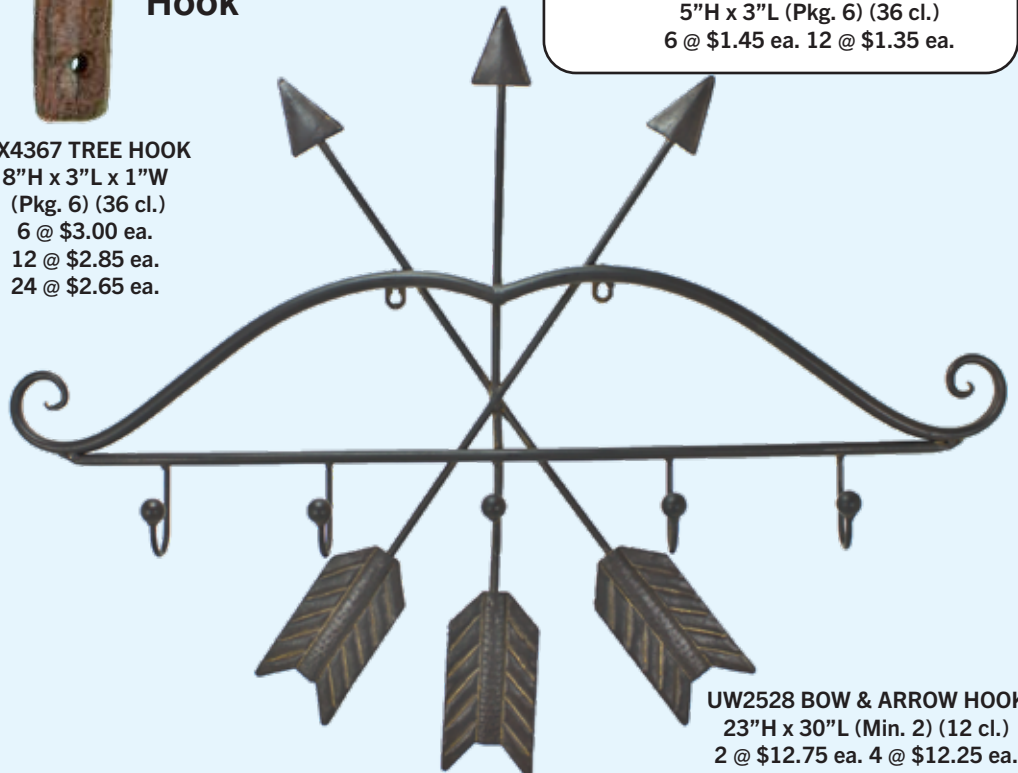

**Large
Tree
Hook**

UW2528 BOW & ARROW HOOK
23"H x 30"L (Min. 2) (12 cl.)
2 @ $12.75 ea. 4 @ $12.25 ea.