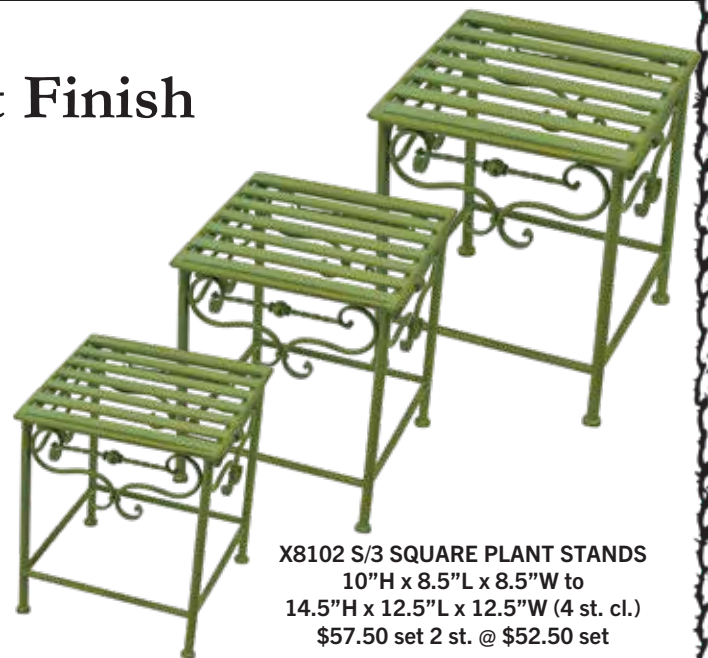

**Always Check
Measurements
Photos May
Vary**