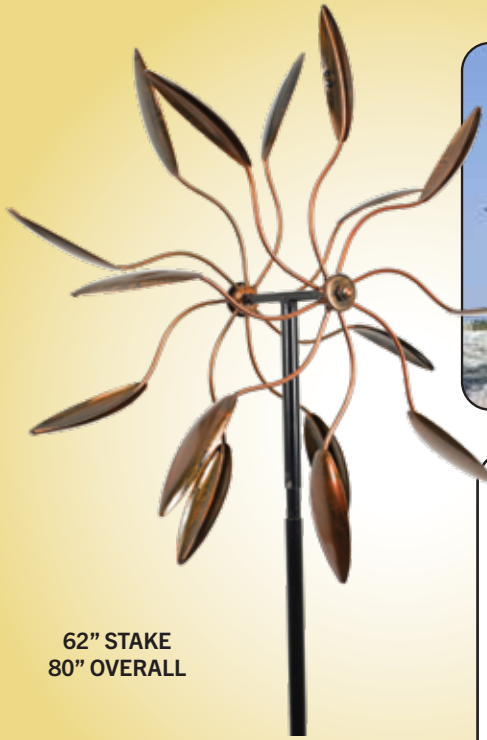

Wind Spinners

62" STAKE
80" OVERALL

UW5000 WIND SPINNER STAKE
24"H x 24"W (4 cl.)
$47.50 ea. 2 @ $41.50 ea.