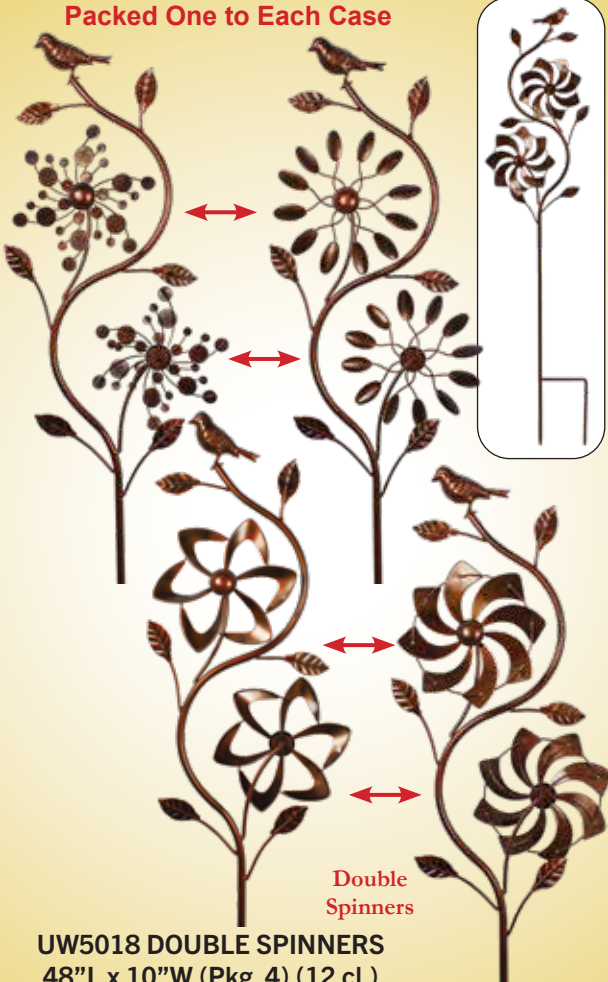

Double
Spinners

UW5018 DOUBLE SPINNERS
48"L x 10"W (Pkg. 4) (12 cl.)
4 @ $19.75 ea. 8 @ $18.50 ea.