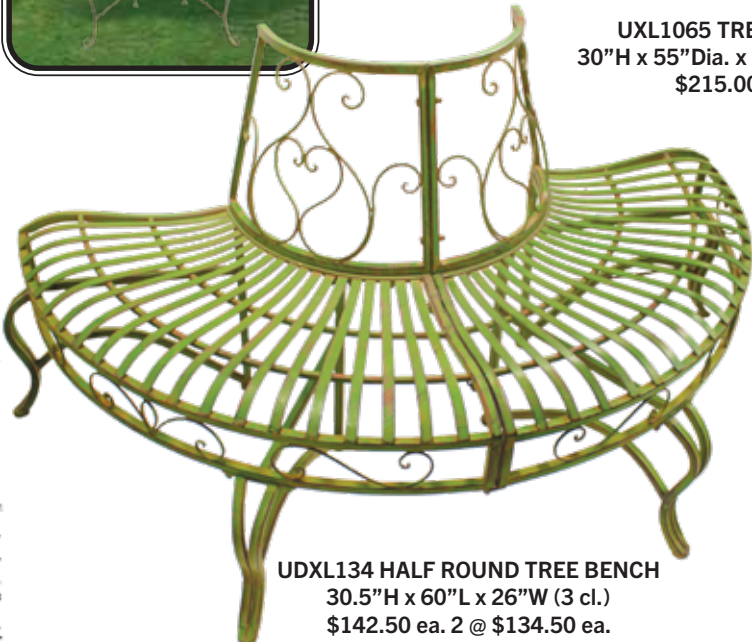

UDXL134 HALF ROUND TREE BENCH
30.5"H x 60"L x 26"W (3 cl.)
$142.50 ea. 2 @ $134.50 ea.

**TIMELESS
DESIGNS**