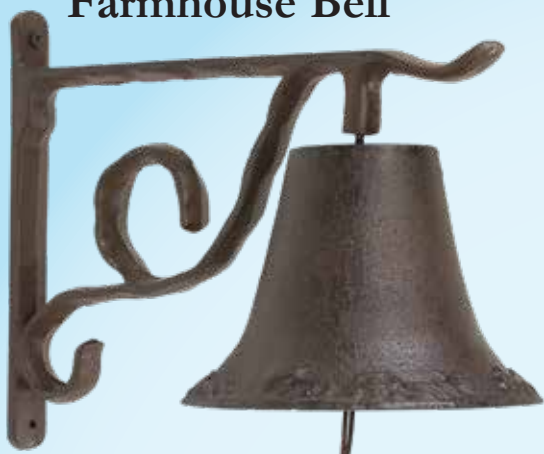

Farmhouse Bell

UX4234 LG. FARMHOUSE BELL
9"H x 12"L x 6.5"Dia. (16 cl.)
$19.75 ea. 2 @ $18.50 ea.